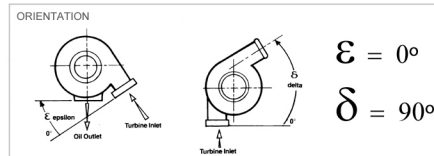

REV		DATE	RELEASED REVISION	DWN
A		01/05/2009	RELEASED	-
-		-	-	-
-		-	-	-

Fig Description Part number

1	Bolt x 6	400572-0300
2	Clamp x 2	443136-0001
3	Compressor housing	467987-0015
4	O-ring	403069-0164
5	Retaining ring	400589-0375
6	Adapter ring	448420-0002
7	O-ring	403069-0077
8	Turbine housing	430609-0260
9	C.H.R.A.	700177-5004S
14	Bolt x 6	400788-0816
15	Clamp x 2	449028-0001
16	Retaining ring	400702-0018

CALIBRATION
Turbo is sold without actuator

Note: Illustration for reference only, may not resemble actual part.

TITLE		GT2971R	
SIZE	PART NO.	REV	
A	700382-5020S	A	
DRAWN:	DATE:	CHECKED:	SHEET: 1 OF 1
ACS	30/09/2014		