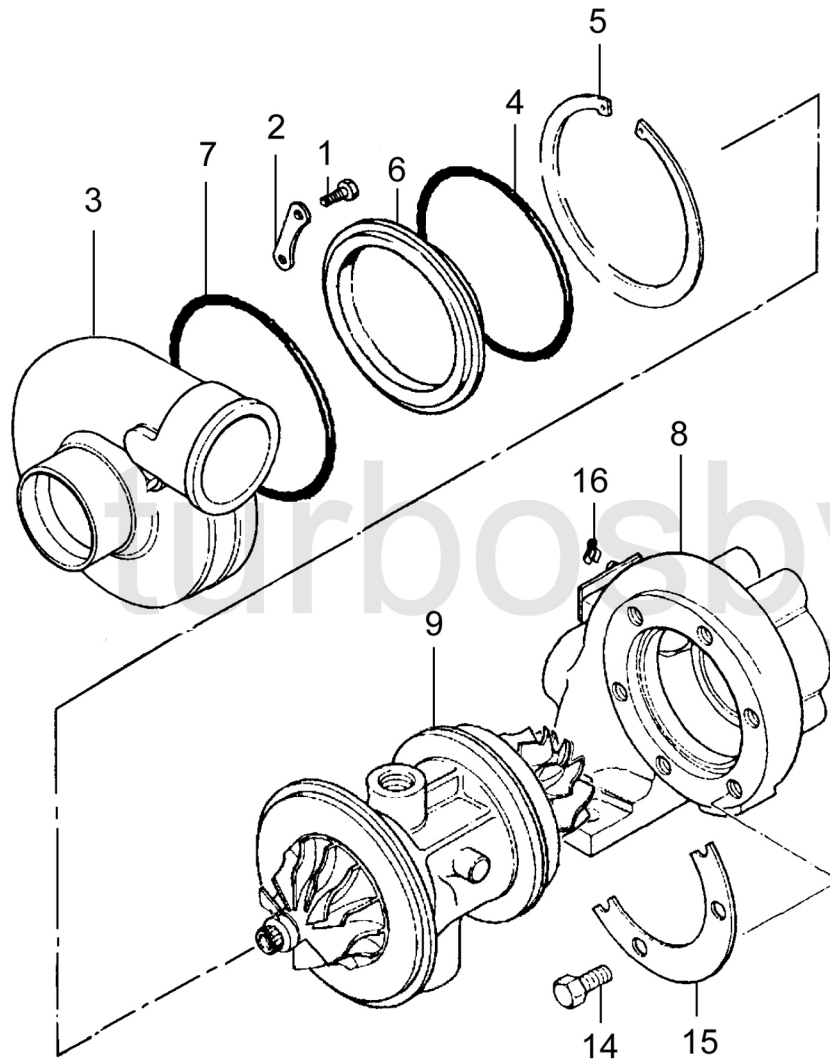

REV		DATE	RELEASED REVISION	DWN
A		01/05/2009	RELEASED	-
-		-	-	-
-		-	-	-

Fig Description Part number

1	Bolt x 6	400572-0300
2	Clamp x 2	443136-0001
3	Compressor housing	467987-0015
4	O-ring	403069-0164
5	Retaining ring	400589-0375
6	Adapter ring	448420-0002
7	O-ring	403069-0077
8	Turbine housing	430609-0260
9	C.H.R.A.	700177-5004S
14	Bolt x 6	400788-0816
15	Clamp x 2	449028-0001
16	Retaining ring	400702-0018

CALIBRATION
Turbo is sold without actuator

Note: Illustration for reference only, may not resemble actual part.

TITLE		GT2971R	
SIZE	PART NO.	REV	
A	700382-5020S	A	
DRAWN:	DATE:	CHECKED:	SHEET: 1 OF 1
ACS	30/09/2014		