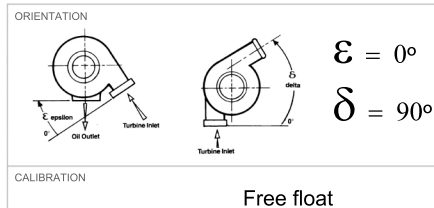

Note: Illustration for reference only, may not resemble actual part.

REV	DATE	REVISION	DWN
A	01/04/2009	RELEASED	-
-	-	-	-
-	-	-	-

Fig	Description	Part number
1	V clamp	446401-0795
2	Nut	400515-0212
3	Compressor housing	737942-0011
5	Nut	400515-0212
6	V Clamp	446397-0460
7	Turbine housing	757707-0004
9	C.H.R.A.	451888-5009S

TITLE		GT4294R	
SIZE	PART NO.	REV	
A	774595-5004S	A	
DRAWN:	DATE:	CHECKED:	SHEET: 1 OF 1
ACS	24/11/2022		

MATERIAL