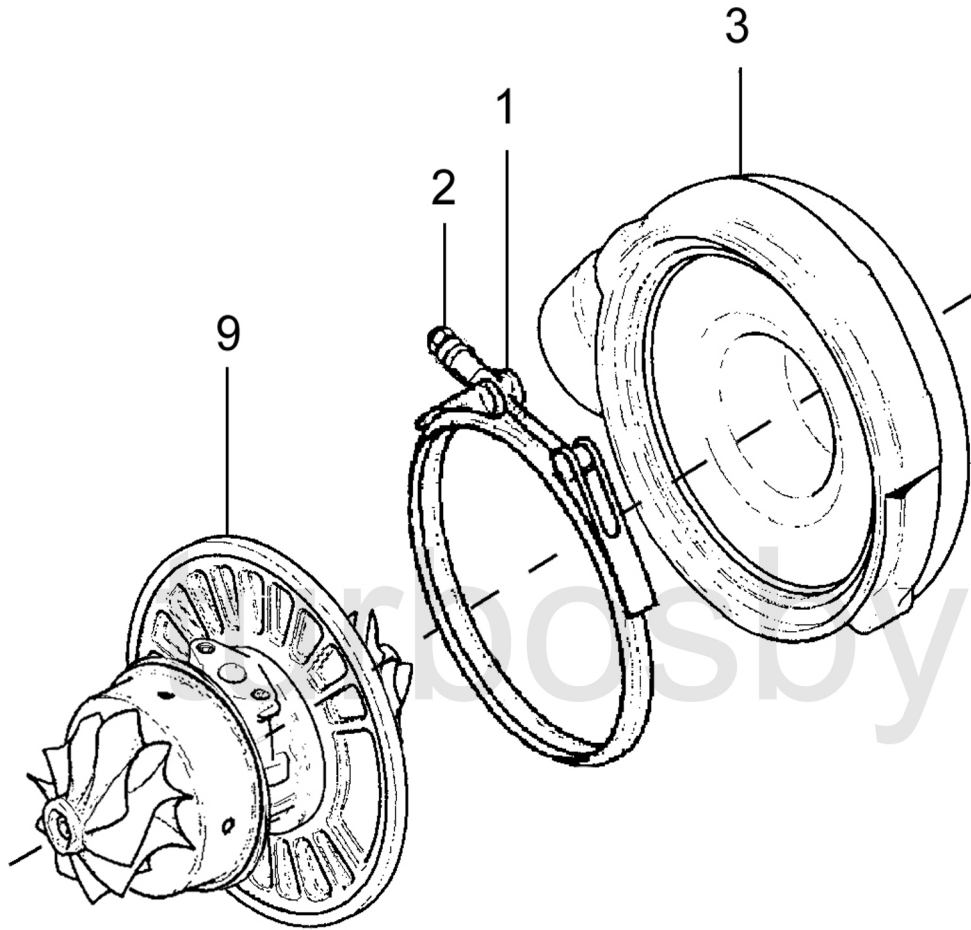

REV	DATE	RELEASED REVISION	DWN
A	01/08/2012	RELEASED	-
-	-	-	-
-	-	-	-

Fig	Description	Part number
1	V clamp	446401-0795
2	Nut	400580-0000
3	Compressor housing	737942-0046
9	C.H.R.A.	451888-5044S

Note: Illustration for reference only, may not resemble actual part.

TITLE			
<h1>GTX4202R</h1>			
SIZE	PART NO.		REV
A	800269-5002S		A
DRAWN:	DATE:	CHECKED:	SHEET: 1 OF 1
ACS	22/08/2014		