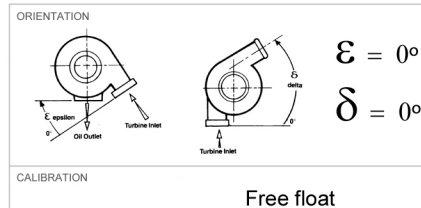

REV	DATE	RELEASED REVISION	DWN
A	01/08/2012	RELEASED	-
-	-	-	-
-	-	-	-

Fig	Description	Part number
1	V clamp	446401-0795
2	Nut	400580-0000
3	Compressor housing	737942-0046
9	C.H.R.A.	451888-5044S

Note: Illustration for reference only, may not resemble actual part.

TITLE			
<h1>GTX4202R</h1>			
SIZE	PART NO.		REV
A	800269-5002S		A
DRAWN:	DATE:	CHECKED:	SHEET: 1 OF 1
ACS	22/08/2014		