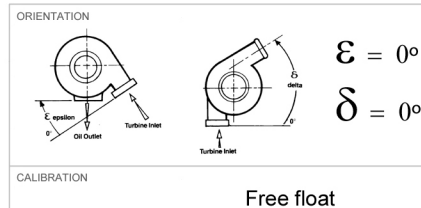

REV	DATE	RELEASED REVISION	DWN
A	01/10/2013	RELEASED	-
-	-	-	-
-	-	-	-

Fig	Description	Part number
1	Bolt x 8	400724-0812
2	Clamp x 4	410987-0001
3	Compressor housing	434356-0143
4	O-ring	403069-0069
9	C.H.R.A.	751450-5023S

Note: Illustration for reference only, may not resemble actual part.

TITLE			
<h1>GTX4088R</h1>			
SIZE	PART NO.		REV
A	825614-5005S		A
DRAWN:	DATE:	CHECKED:	SHEET: 1 OF 1
ACS	05/09/2014		