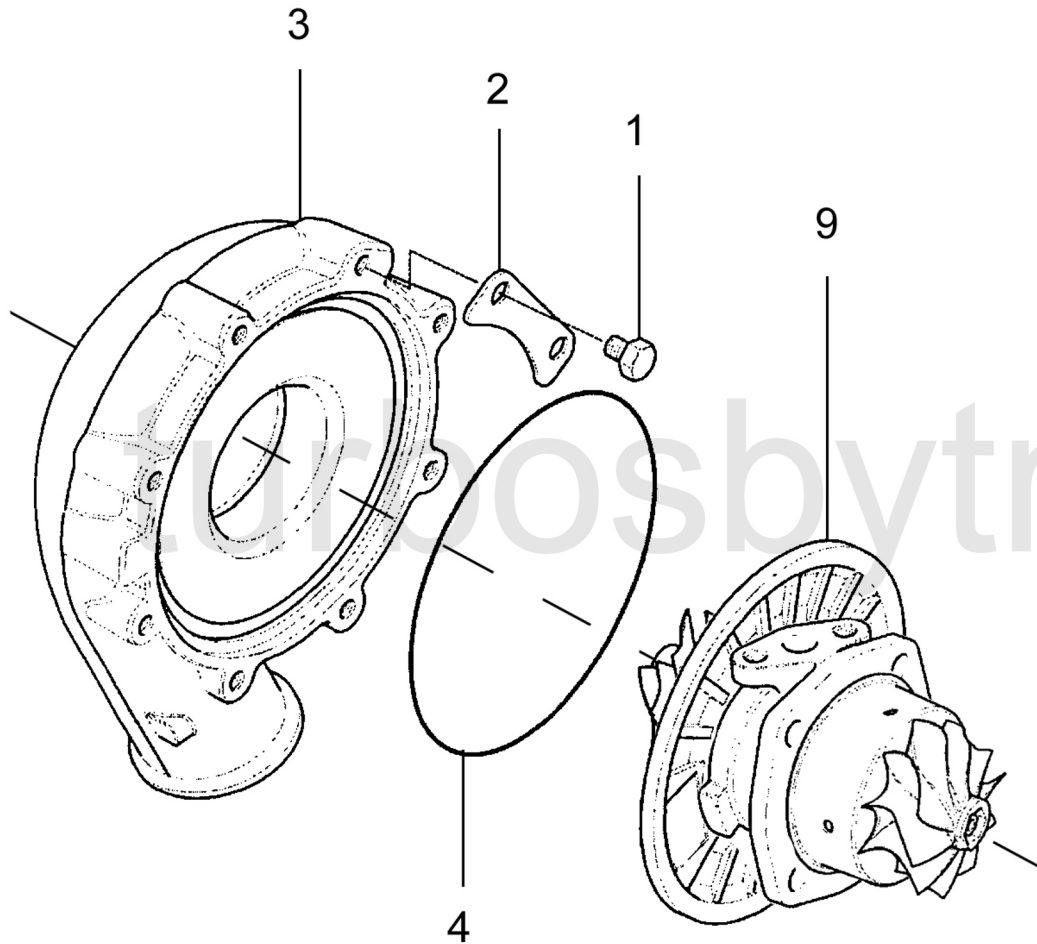

REV	DATE	RELEASED REVISION	DWN
A	01/10/2013	RELEASED	-
-	-	-	-
-	-	-	-

Fig	Description	Part number
1	Bolt x 8	400724-0812
2	Clamp x 4	410987-0001
3	Compressor housing	434356-0143
4	O-ring	403069-0069
9	C.H.R.A.	751450-5023S

Note: Illustration for reference only, may not resemble actual part.

TITLE			
<h1>GTX4088R</h1>			
SIZE	PART NO.		REV
A	825614-5005S		A
DRAWN:	DATE:	CHECKED:	SHEET: 1 OF 1
ACS	05/09/2014		