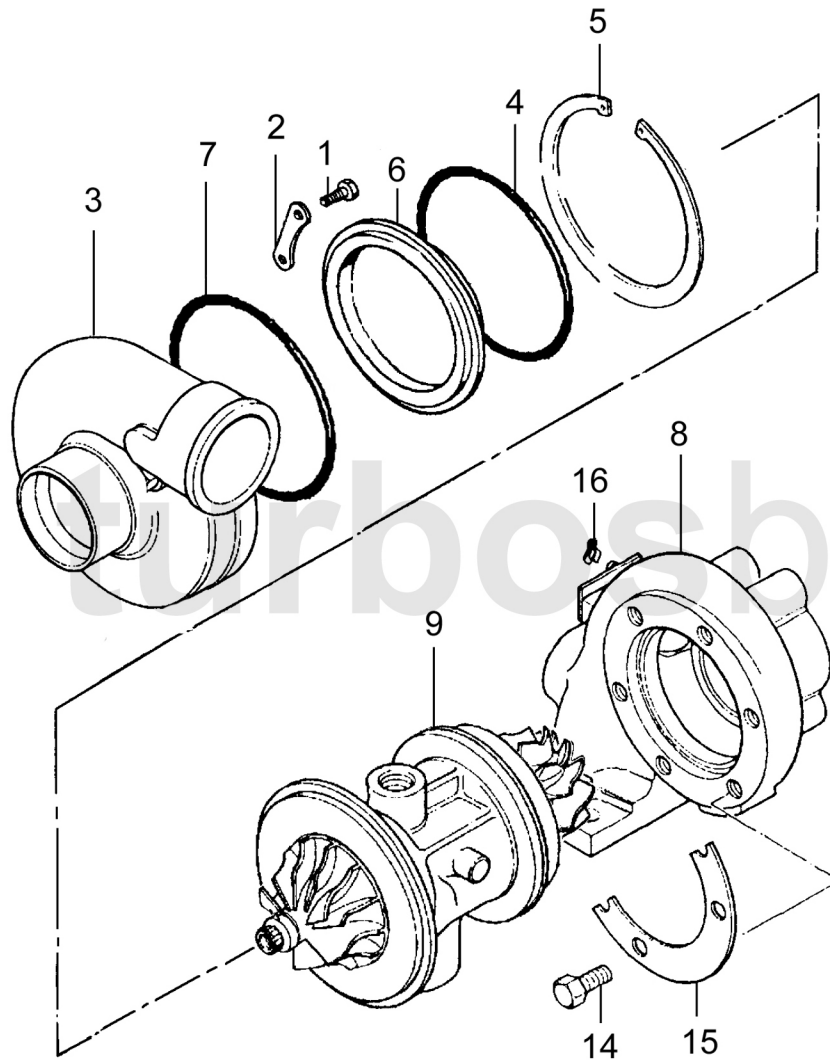

REV		DATE	RELEASED REVISION	DWN
A		01/11/2014	RELEASED	-
-		-	-	-
-		-	-	-

Fig Description Part number

1	Bolt x 6	400572-0300
2	Clamp x 2	443136-0001
3	Compressor housing	467987-0015
4	O-ring	403069-0164
5	Retaining ring	400589-0375
6	Adapter ring	448420-0002
7	O-ring	403069-0077
8	Turbine housing	430609-0260
9	C.H.R.A.	835999-5002S
14	Bolt x 6	400788-0816
15	Clamp x 2	449028-0001
16	Retaining ring	400702-0018

CALIBRATION
Turbo is sold without actuator

Note: Illustration for reference only, may not resemble actual part.

TITLE
GT2971R

SIZE PART NO. REV
A 836027-5002S A

MATERIAL DRAWN: ACS DATE: 24/03/2016 CHECKED: SHEET: 1 OF 1