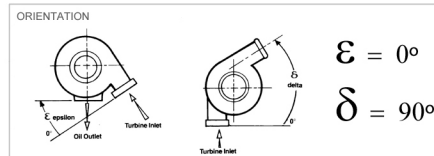

REV		DATE	RELEASED REVISION	DWN
A		01/11/2014	RELEASED	-
-		-	-	-
-		-	-	-

Fig Description Part number

1	Bolt x 6	400572-0300
2	Clamp x 2	443136-0001
3	Compressor housing	467987-0015
4	O-ring	403069-0164
5	Retaining ring	400589-0375
6	Adapter ring	448420-0002
7	O-ring	403069-0077
8	Turbine housing	430609-0260
9	C.H.R.A.	835999-5002S
14	Bolt x 6	400788-0816
15	Clamp x 2	449028-0001
16	Retaining ring	400702-0018

CALIBRATION
Turbo is sold without actuator

Note: Illustration for reference only, may not resemble actual part.

TITLE
GT2971R

SIZE PART NO. REV
A 836027-5002S A

MATERIAL DRAWN: ACS DATE: 24/03/2016 CHECKED: SHEET: 1 OF 1