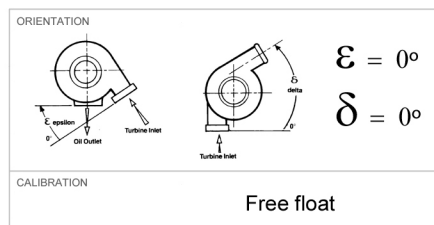

REV	DATE	RELEASED REVISION	DWN
A	01/05/2008	RELEASED	-
-	-	-	-
-	-	-	-

Fig	Description	Part number
1	Bolt x 6	400975-0203
2	Clamp x 3	809964-0001
3	Compressor housing	786644-0010
9	C.H.R.A.	715582-5009S

Note: Illustration for reference only, may not resemble actual part.

TITLE		<b>GTW3884</b>	
SIZE	PART NO.	REV	
A	841297-5004S	A	
DRAWN:	DATE:	CHECKED:	SHEET: 1 OF 1
ACS	27/01/2015		