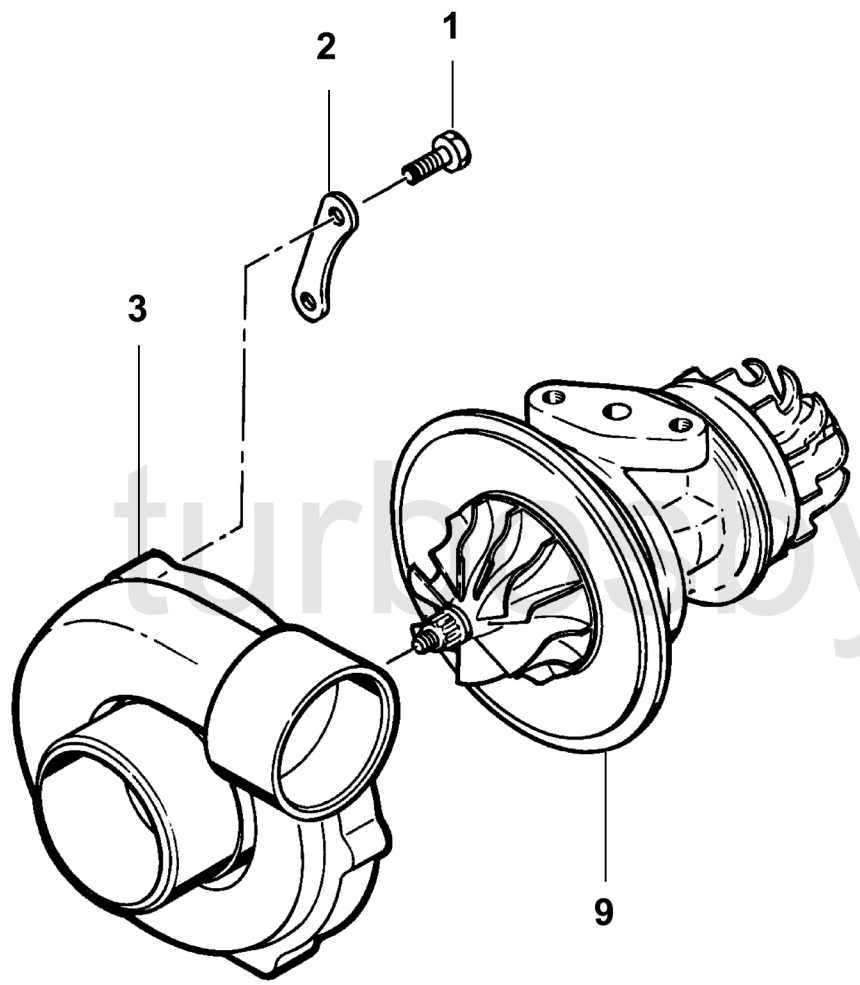

REV	DATE	RELEASED REVISION	DWN
A	01/05/2008	RELEASED	-
-	-	-	-
-	-	-	-

Fig	Description	Part number
1	Bolt x 6	400975-0203
2	Clamp x 3	809964-0001
3	Compressor housing	786644-0010
9	C.H.R.A.	715582-5009S

Note: Illustration for reference only, may not resemble actual part.

TITLE		<b>GTW3884</b>	
SIZE	PART NO.	REV	
A	841297-5004S	A	
DRAWN:	DATE:	CHECKED:	SHEET: 1 OF 1
ACS	27/01/2015		