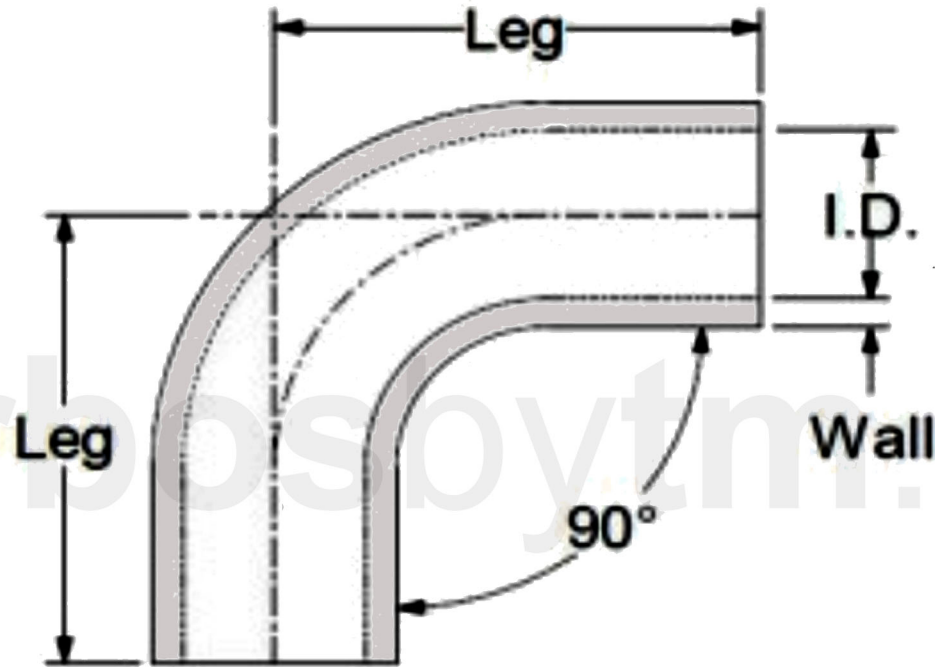

REV	DATE	RELEASED REVISION	DWN
A	-	RELEASED	-
-	-	-	-
-	-	-	-

- **Inside diameter:** 4" (102mm)
- **Wall :** 1/4" (5.3mm)
- **Leg Length:** 4-3/4" (120mm)

		
	TITLE 90° Silicone Elbow I.D. 4.00" (102mm)	
SIZE A	PART NO. 553400-0050	REV A
MATERIAL 4 Layers	DRAWN: ACS	DATE: 20/03/2018
REMARKS -----	CHECKED:	SHEET: 1 OF 1