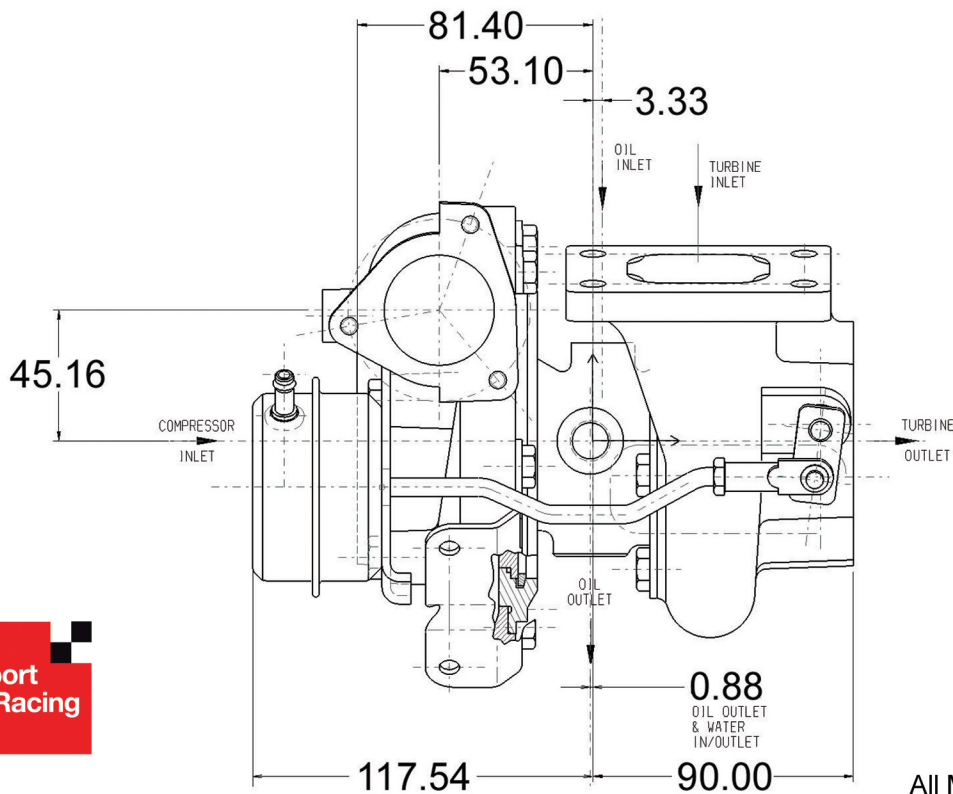

Garrett®

by Honeywell

GT2560R

466541-1, 466541-4, 836023-3 & 836023-4

www.turbosbytm.com

Compressor Inlet

Compressor Outlet

Oil Inlet

Turbine Inlet "T25"

Turbine Outlet "5 BOLT"

Oil Outlet

Water

M14 x 1.50

All Measurements in MM