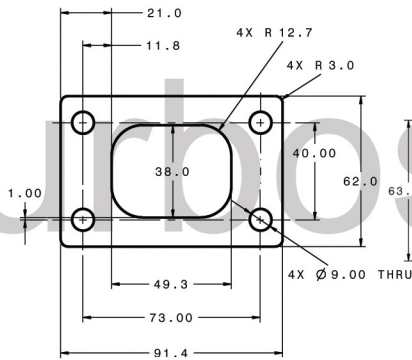

Garrett®

by Honeywell

GT2560R

466541-1, 466541-4, 836023-3 & 836023-4

www.turbosbytm.com

Compressor Inlet

Compressor Outlet

Oil Inlet

Turbine Inlet "T25"

Turbine Outlet "5 BOLT"

Oil Outlet

Water

M14 x 1.50

All Measurements in MM