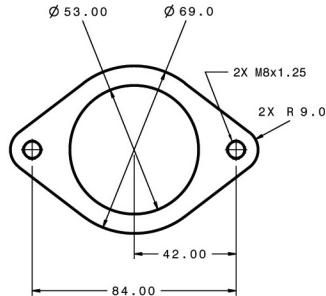

Garrett®

by Honeywell

GT2560R

466541-1, 466541-4, 836023-3 & 836023-4

www.turbosbytm.com

Compressor Inlet

Compressor Outlet

Oil Inlet

Turbine Inlet "T25"

Turbine Outlet "5 BOLT"

Oil Outlet

Water

M14 x 1.50

All Measurements in MM