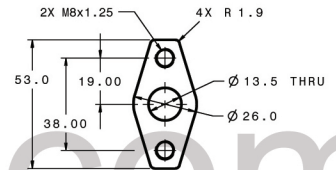

Garrett®

by Honeywell

GT2560R

466541-1, 466541-4, 836023-3 & 836023-4

www.turbosbytm.com

Compressor Inlet

Compressor Outlet

Oil Inlet

Turbine Inlet "T25"

Turbine Outlet "5 BOLT"

Oil Outlet

Water

M14 x 1.50

All Measurements in MM