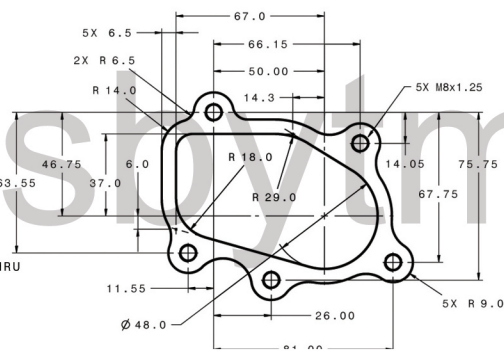

Garrett®

by Honeywell

GT2560R

466541-1, 466541-4, 836023-3 & 836023-4

www.turbosbytm.com

Compressor Inlet

Compressor Outlet

Oil Inlet

Turbine Inlet "T25"

Turbine Outlet "5 BOLT"

Oil Outlet

Water

M14 x 1.50

All Measurements in MM