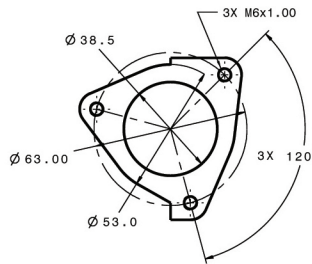

Garrett®

by Honeywell

GT2560R

466541-1, 466541-4, 836023-3 & 836023-4

www.turbosbytm.com

Compressor Inlet

Compressor Outlet

Oil Inlet

Turbine Inlet "T25"

Turbine Outlet "5 BOLT"

Oil Outlet

Water

M14 x 1.50

All Measurements in MM