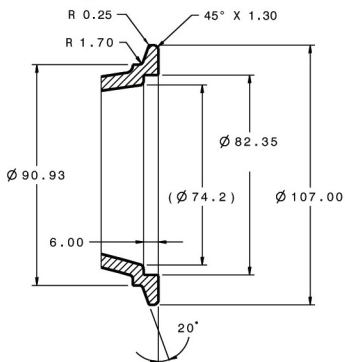

## Compressor Inlet

HOSE CONNECTIONS  
TABULATED AS (Ø x L)

Ø 127 x 32

## Oil Inlet

## Turbine Inlet

## Water

M18 x 1.50

All Measurements in MM