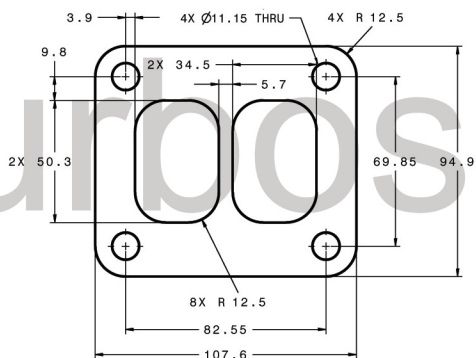

Oil Inlet

Turbine Inlet