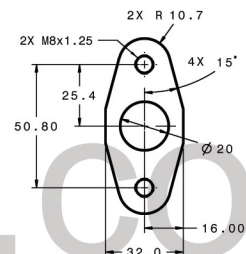

## Compressor Inlet

HOSE CONNECTIONS  
TABULATED AS (Ø x L)

Ø 127 x 32

## Oil Inlet

## Turbine Inlet

## Water

M18 x 1.50

All Measurements in MM