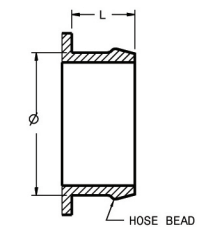

# Garrett® GT4294R

by Honeywell 774595-1, 7745952, 774595-3 & 774595-4

www.turbosbytm.com

## Compressor Inlet

HOSE CONNECTIONS  
TABULATED AS (Ø x L)

Ø 127 x 32

## Water

M18 x 1.50

All Measurements in MM