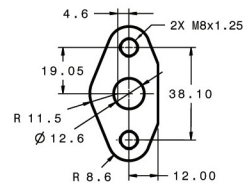

Garrett® GT4294R

by Honeywell 774595-1, 7745952, 774595-3 & 774595-4

www.turbosbytm.com

Compressor Inlet

HOSE CONNECTIONS
TABULATED AS (Ø x L)

Ø 127 x 32

Compressor Outlet

Oil Inlet

Turbine Inlet

Turbine Outlet

Oil Outlet

Water

M18 x 1.50

All Measurements in MM