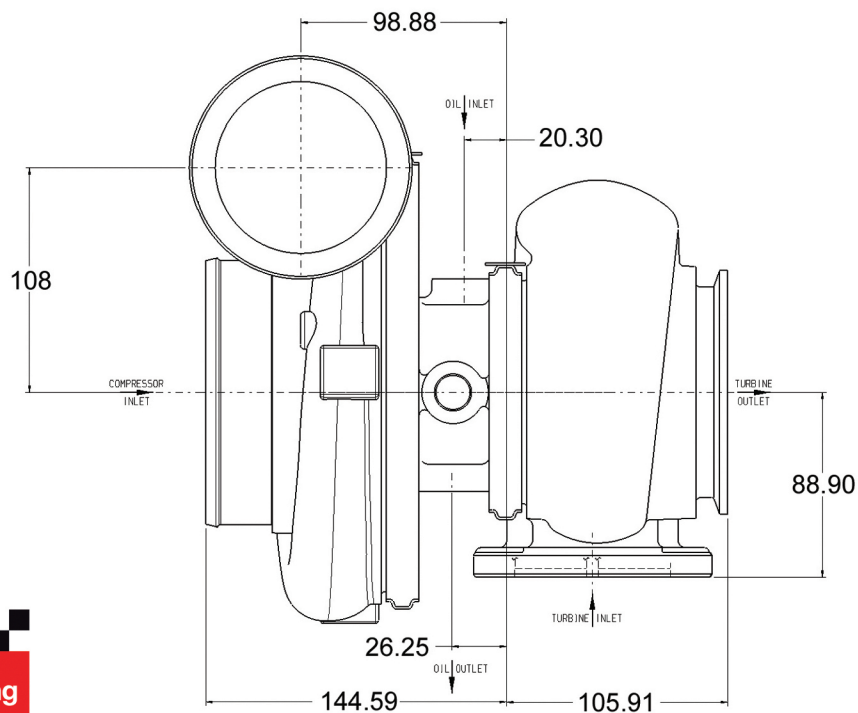

## Oil Inlet

## Turbine Inlet

## Turbine Outlet

## Water

M18 x 1.50

All Measurements in MM