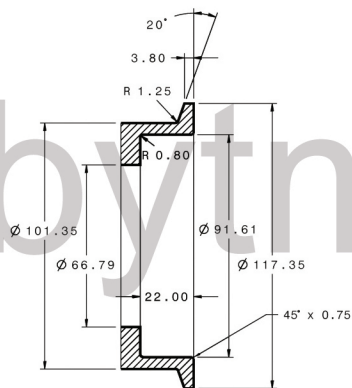

Turbine Outlet