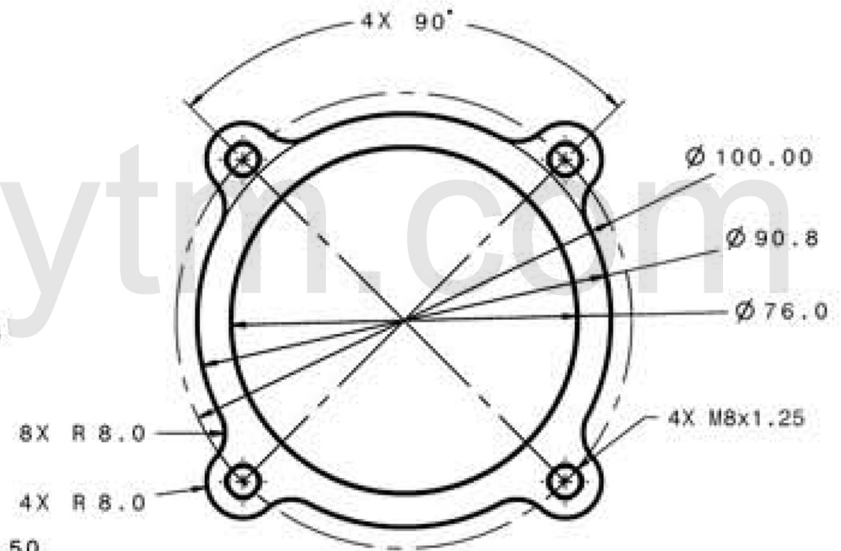

REV	DATE	RELEASED REVISION	DWN
A	-	RELEASED	-
-	-	-	-
-	-	-	-

Turbine Inlet

Turbine Outlet

PROPRIETARY AND CONFIDENTIAL

				
	TITLE GARRETT GT30/1.06 T3 - 3" / 4 bolt - Trim 84			
SIZE A	PART NO. 740902-0001		REV A	
MATERIAL M3 - Ni-Resist	DRAWN: ACS	DATE: 03/07/2014	CHECKED:	SHEET: 1 OF 1