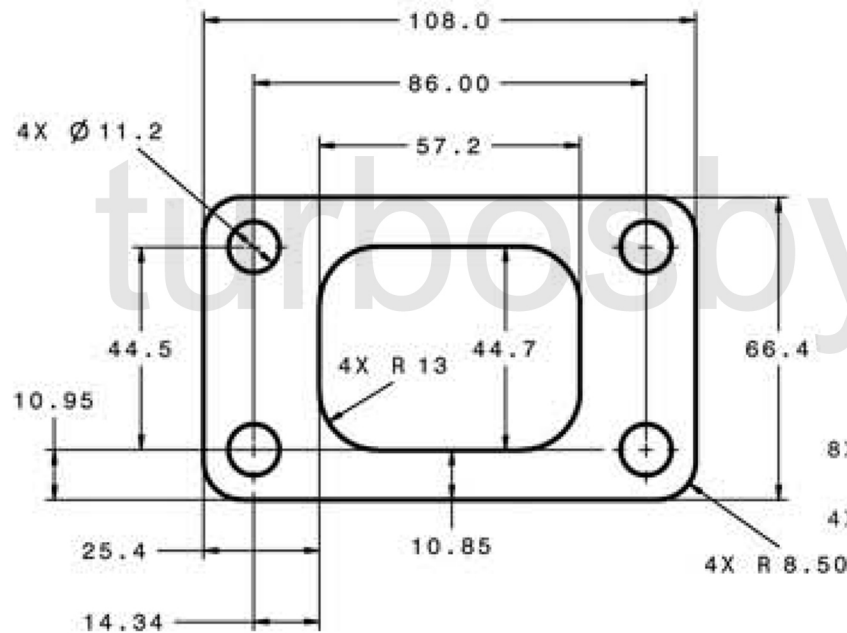

REV	DATE	RELEASED REVISION	DWN
A	-	RELEASED	-
-	-	-	-
-	-	-	-

Turbine Inlet

Turbine Outlet

PROPRIETARY AND CONFIDENTIAL

				
	TITLE GARRETT GT30/1.06 T3 - 3" / 4 bolt - Trim 84			
SIZE A	PART NO. 740902-0001		REV A	
MATERIAL M3 - Ni-Resist	DRAWN: ACS	DATE: 03/07/2014	CHECKED:	SHEET: 1 OF 1