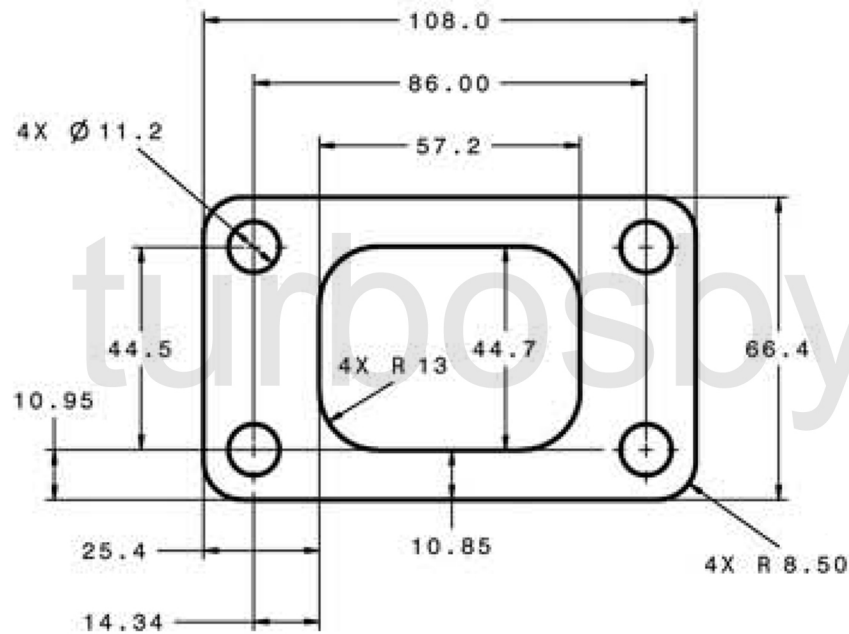

### Turbine Inlet

### Turbine Outlet

				
	TITLE <b>GARRETT GT30/1.06</b> T3 - 3.55" / V band - Trim 84			
SIZE	PART NO.	REV		
A	740902-0007	A		
MATERIAL	DRAWN:	DATE:	CHECKED:	
M3 - Ni-Resist	ACS	04/07/2014		
			SHEET: 1 OF 1	