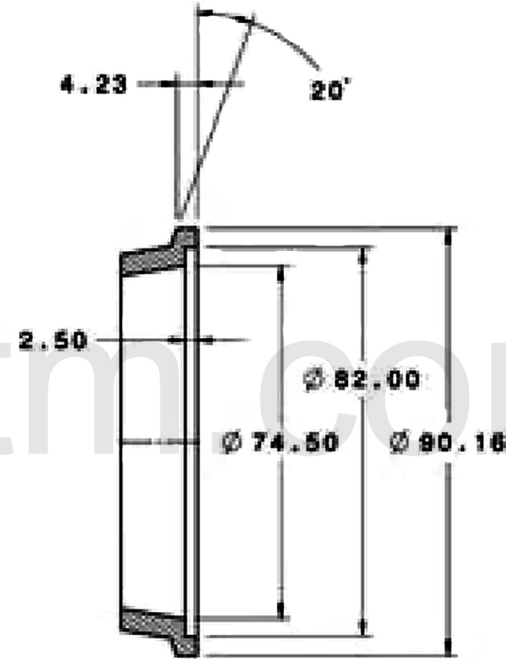

### Turbine Inlet

### Turbine Outlet

				
	TITLE <b>GARRETT GT30/1.06</b> T3 - 3.55" / V band - Trim 84			
SIZE	PART NO.	REV		
A	740902-0007	A		
MATERIAL	DRAWN:	DATE:	CHECKED:	
M3 - Ni-Resist	ACS	04/07/2014		
			SHEET: 1 OF 1	