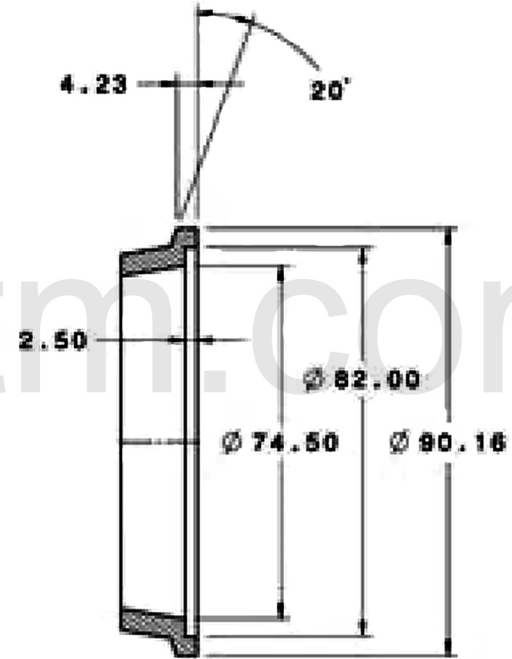

REV	DATE	RELEASED REVISION	DWN
A	-	RELEASED	-
-	-	-	-
-	-	-	-

Turbine Inlet

Turbine Outlet

PROPRIETARY AND CONFIDENTIAL

TITLE GARRETT GT35/1.06 T3 - 3.55" / V band - Trim 84			
SIZE	PART NO.	REV	
A	740902-0010	A	
MATERIAL	DRAWN:	DATE:	CHECKED:
M4 - Ni-Resist	ACS	05/07/2014	
			SHEET: 1 OF 1