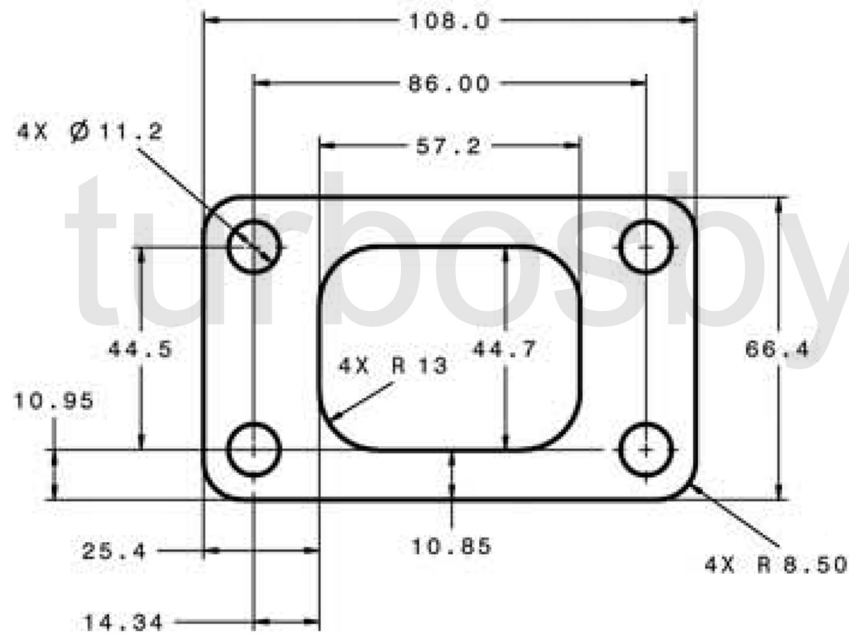

REV	DATE	RELEASED REVISION	DWN
A	-	RELEASED	-
-	-	-	-
-	-	-	-

Turbine Inlet

Turbine Outlet

PROPRIETARY AND CONFIDENTIAL

TITLE GARRETT GT35/1.06 T3 - 3.55" / V band - Trim 84			
SIZE	PART NO.	REV	
A	740902-0010	A	
MATERIAL	DRAWN:	DATE:	CHECKED:
M4 - Ni-Resist	ACS	05/07/2014	
			SHEET: 1 OF 1