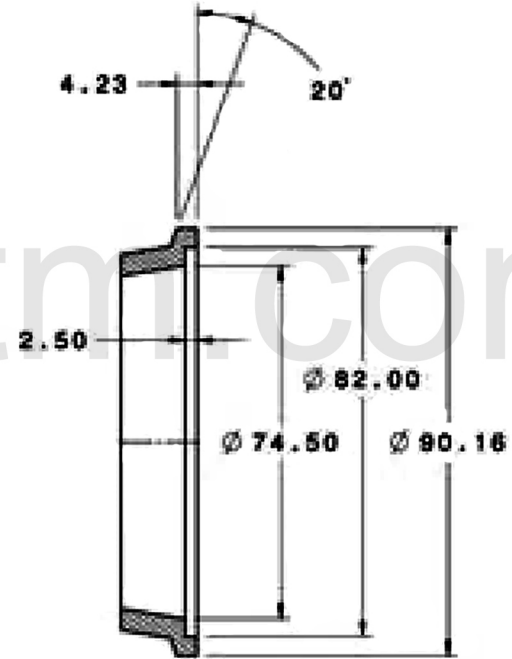

REV	DATE	RELEASED REVISION	DWN
A	-	RELEASED	-
-	-	-	-
-	-	-	-

Turbine Inlet

Turbine Outlet

PROPRIETARY AND CONFIDENTIAL

TITLE GARRETT GT35/0.82
T3 - 3.55" / V band - Trim 84

SIZE	PART NO.	REV
A	740902-0011	A

MATERIAL	DRAWN:	DATE:	CHECKED:
M3 - Ni-Resist	ACS	05/07/2014	

SHEET: 1 OF 1