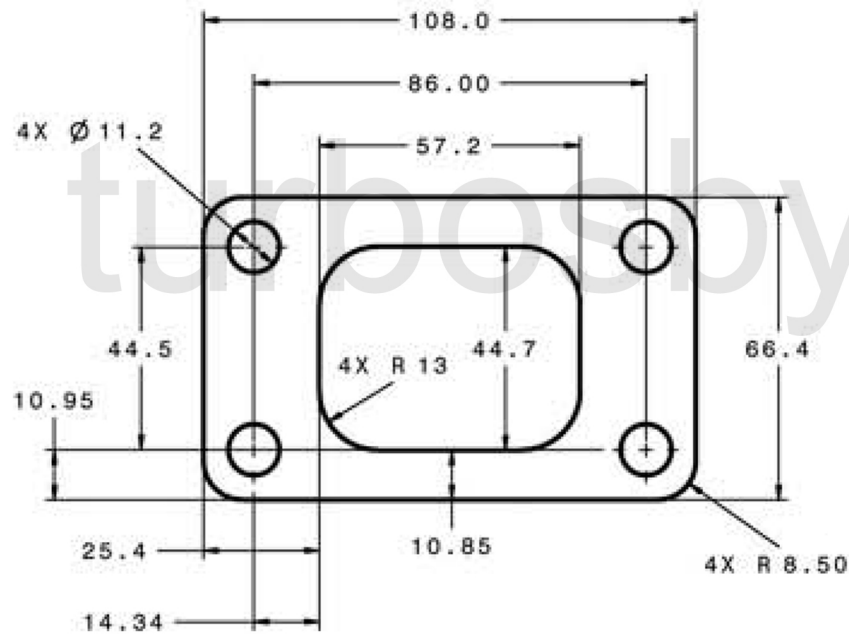

REV	DATE	RELEASED REVISION	DWN
A	-	RELEASED	-
-	-	-	-
-	-	-	-

Turbine Inlet

Turbine Outlet

PROPRIETARY AND CONFIDENTIAL

TITLE GARRETT GT35/0.82
T3 - 3.55" / V band - Trim 84

SIZE	PART NO.	REV
A	740902-0011	A

MATERIAL	DRAWN:	DATE:	CHECKED:
M3 - Ni-Resist	ACS	05/07/2014	

SHEET: 1 OF 1