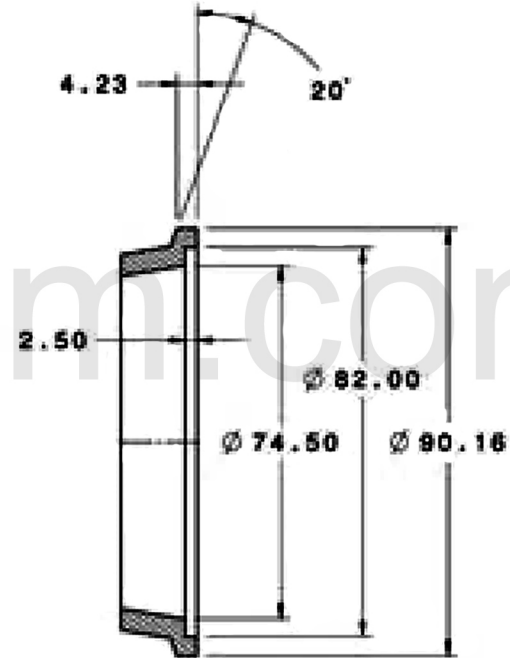

REV	DATE	RELEASED REVISION	DWN
A	-	RELEASED	-
-	-	-	-
-	-	-	-

Turbine Inlet

Turbine Outlet

				
	TITLE GARRETT GT35/0.63 T3 - 3.55" / V band			
SIZE A	PART NO. 740902-0012		REV A	
MATERIAL M3 - Ni-Resist	DRAWN: ACS	DATE: 05/07/2014	CHECKED:	SHEET: 1 OF 1