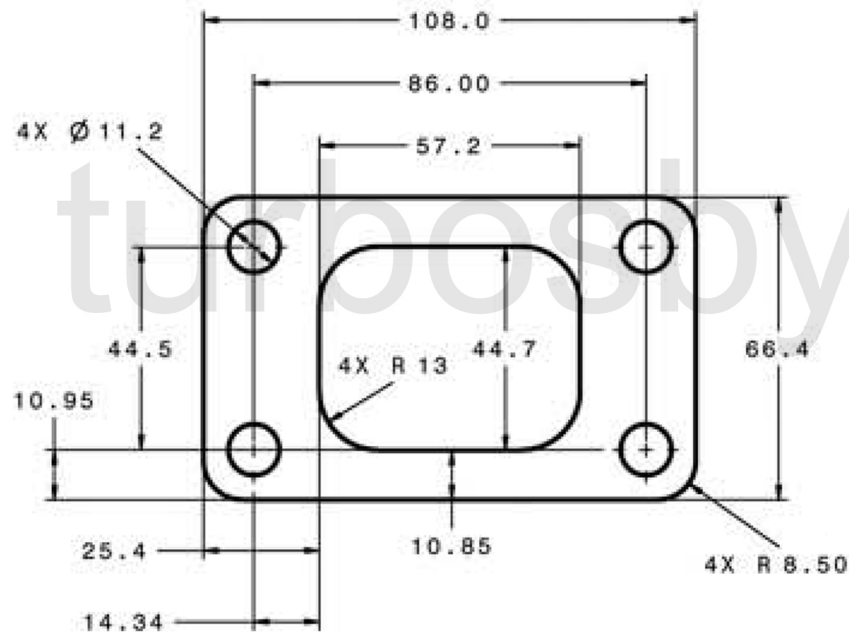

REV	DATE	RELEASED REVISION	DWN
A	-	RELEASED	-
-	-	-	-
-	-	-	-

Turbine Inlet

Turbine Outlet

				
	TITLE GARRETT GT35/0.63 T3 - 3.55" / V band			
SIZE A	PART NO. 740902-0012		REV A	
MATERIAL M3 - Ni-Resist	DRAWN: ACS	DATE: 05/07/2014	CHECKED:	SHEET: 1 OF 1