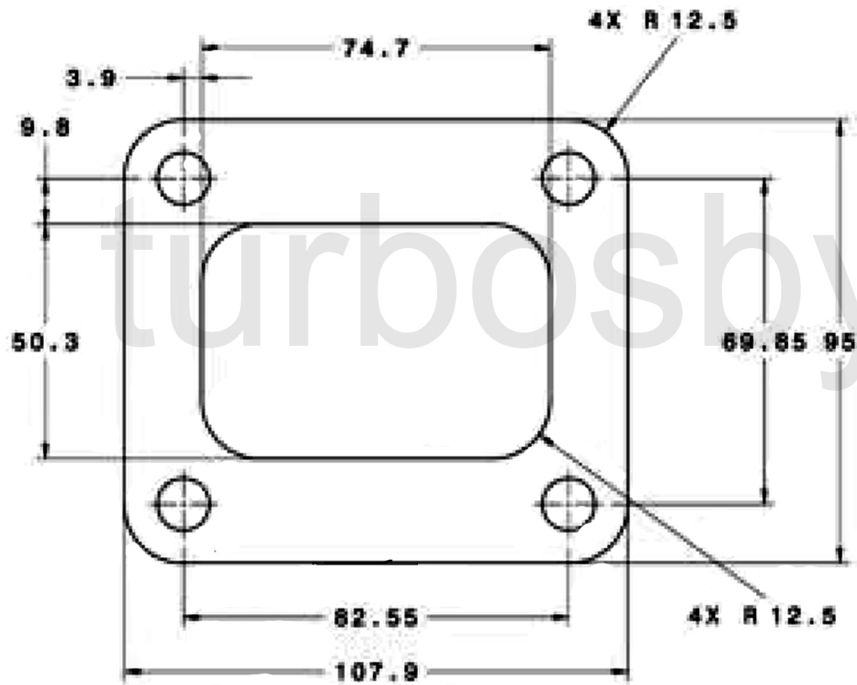

REV	DATE	RELEASED REVISION	DWN
A	-	RELEASED	-
-	-	-	-
-	-	-	-

Turbine Inlet

Turbine Outlet

PROPRIETARY AND CONFIDENTIAL

TITLE **GARRETT GT30/0.63**
T4 - 3.55" / V band - Trim 84

SIZE	PART NO.	REV
A	740902-0015	A

MATERIAL	DRAWN:	DATE:	CHECKED:
M3 - Ni-Resist	ACS	02/07/2014	SHEET: 1 OF 1