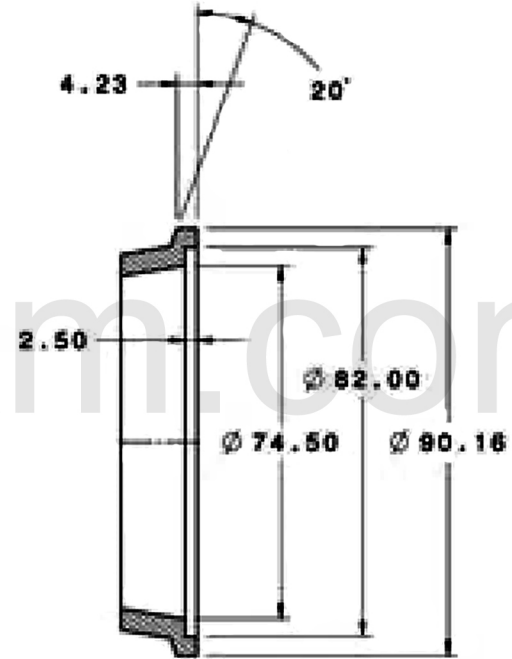

REV	DATE	RELEASED REVISION	DWN
A	-	RELEASED	-
-	-	-	-
-	-	-	-

Turbine Inlet

Turbine Outlet

PROPRIETARY AND CONFIDENTIAL

TITLE **GARRETT GT30/0.63**
T4 - 3.55" / V band - Trim 84

SIZE	PART NO.	REV
A	740902-0015	A

MATERIAL	DRAWN:	DATE:	CHECKED:
M3 - Ni-Resist	ACS	02/07/2014	SHEET: 1 OF 1