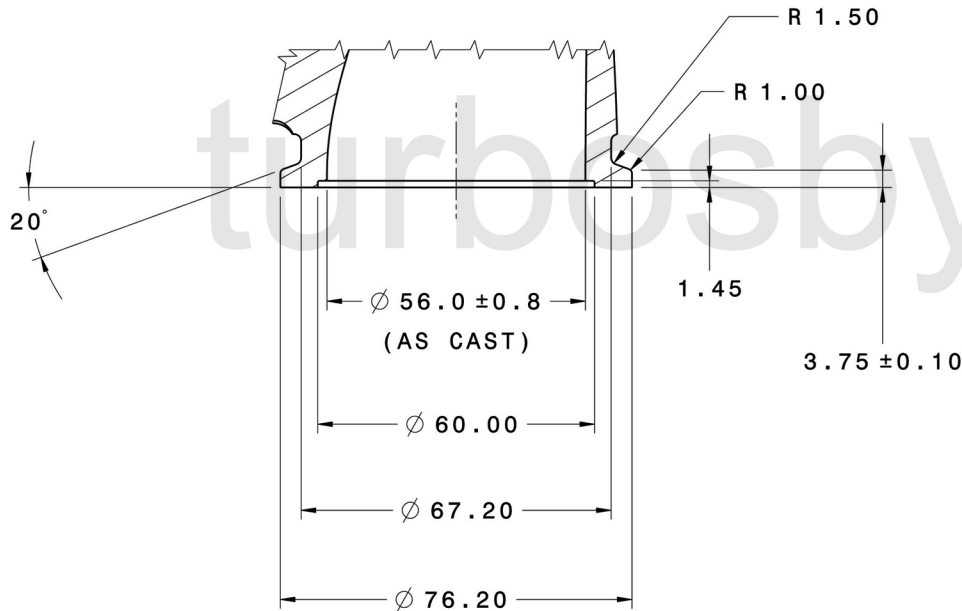

REV	DATE	RELEASED REVISION	DWN
A	-	RELEASED	-
-	-	-	-
-	-	-	-

Turbine Inlet

Turbine Outlet

PROPRIETARY AND CONFIDENTIAL

TITLE **GARRETT GT35/1.01**
V band twin scroll - 3.55" / V band - Trim 84

SIZE A	PART NO. 740902-0019	REV A
------------------	--------------------------------	-----------------

MATERIAL **M4 - Ni-Resist** DRAWN: **ACS** DATE: **06/07/2014** CHECKED: SHEET: 1 OF 1