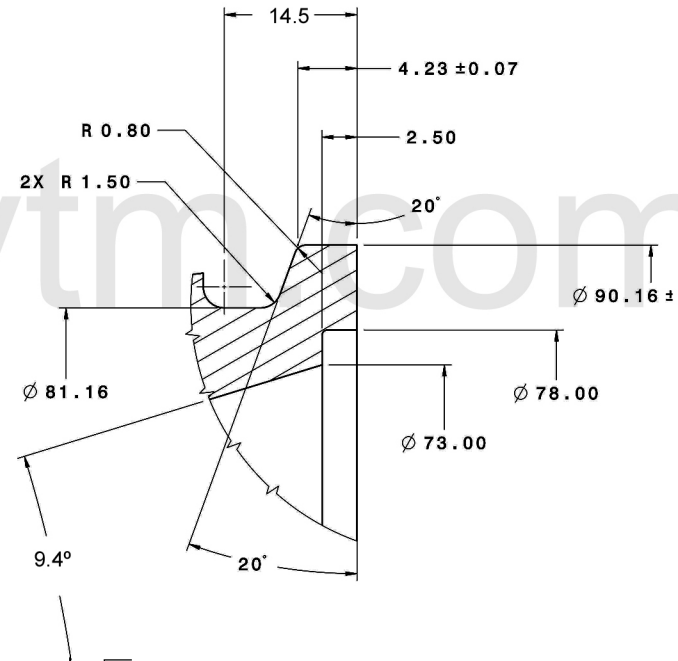

REV	DATE	RELEASED REVISION	DWN
A	-	RELEASED	-
-	-	-	-
-	-	-	-

Turbine Inlet

Turbine Outlet

PROPRIETARY AND CONFIDENTIAL

TITLE **GARRETT GT35/1.01**
V band twin scroll - 3.55" / V band - Trim 84

SIZE A	PART NO. 740902-0019	REV A
------------------	--------------------------------	-----------------

MATERIAL **M4 - Ni-Resist** DRAWN: **ACS** DATE: **06/07/2014** CHECKED: SHEET: 1 OF 1