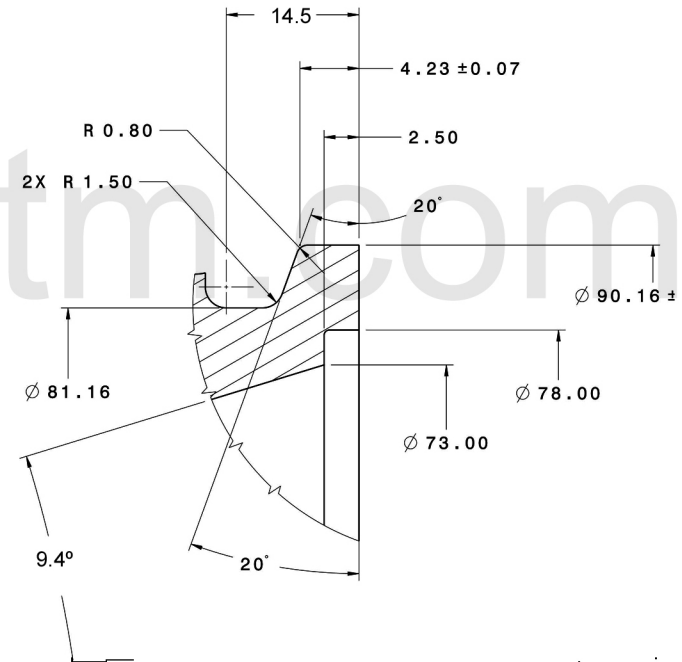

REV	DATE	RELEASED REVISION	DWN
A	-	RELEASED	-
-	-	-	-
-	-	-	-

Turbine Inlet

Turbine Outlet

PROPRIETARY AND CONFIDENTIAL

TITLE GARRETT GT35/0.83
V band twin scroll - 3.55" / V band - Trim 84

SIZE	PART NO.	REV
A	740902-0020	A

MATERIAL	DRAWN:	DATE:	CHECKED:
M4 - Ni-Resist	ACS	02/07/2014	

SHEET: 1 OF 1