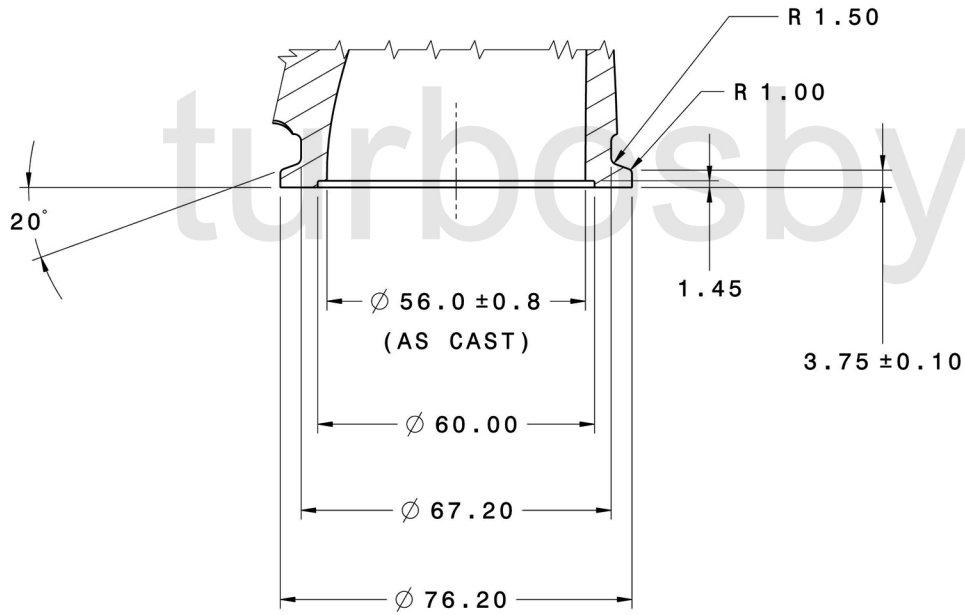

REV	DATE	RELEASED REVISION	DWN
A	-	RELEASED	-
-	-	-	-
-	-	-	-

Turbine Inlet

Turbine Outlet

PROPRIETARY AND CONFIDENTIAL

TITLE GARRETT GT35/0.83
V band twin scroll - 3.55" / V band - Trim 84

SIZE	PART NO.	REV
A	740902-0020	A

MATERIAL	DRAWN:	DATE:	CHECKED:
M4 - Ni-Resist	ACS	02/07/2014	

SHEET: 1 OF 1