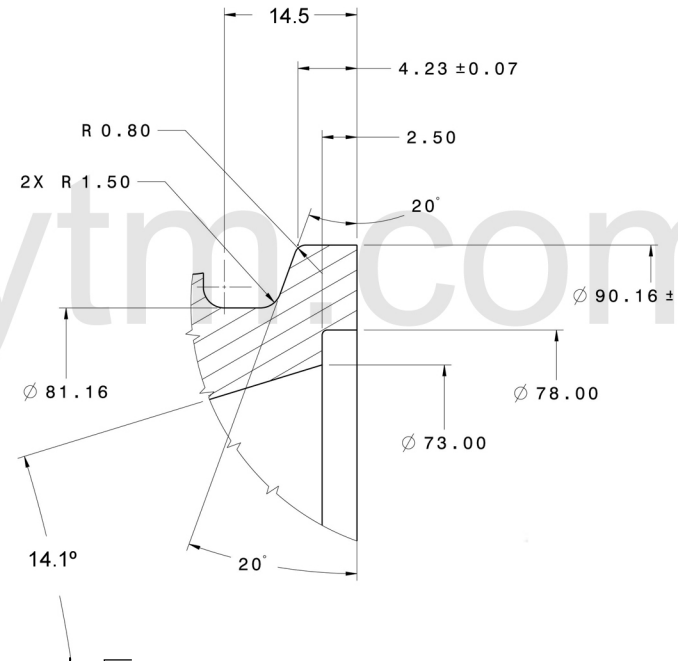

REV	DATE	RELEASED REVISION	DWN
A	-	RELEASED	-
-	-	-	-
-	-	-	-

Turbine Inlet

Turbine Outlet

PROPRIETARY AND CONFIDENTIAL

		
	TITLE GARRETT GT30/1.01 T3 twin scroll - 3.55" / V band - Trim 84	
SIZE A	PART NO. 740902-0028	REV A
MATERIAL M4 - Ni-Resist	DRAWN: ACS	DATE: 01/07/2014
		CHECKED:
		SHEET: 1 OF 1