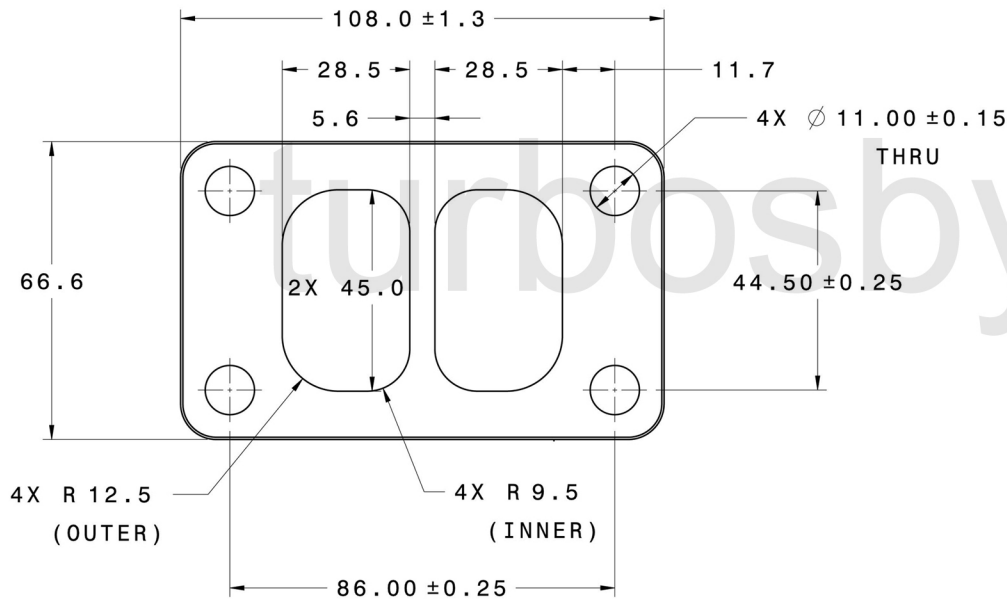

REV	DATE	RELEASED REVISION	DWN
A	-	RELEASED	-
-	-	-	-
-	-	-	-

Turbine Inlet

Turbine Outlet

PROPRIETARY AND CONFIDENTIAL

		
	TITLE GARRETT GT30/1.01 T3 twin scroll - 3.55" / V band - Trim 84	
SIZE A	PART NO. 740902-0028	REV A
MATERIAL M4 - Ni-Resist	DRAWN: ACS	DATE: 01/07/2014
		CHECKED:
		SHEET: 1 OF 1