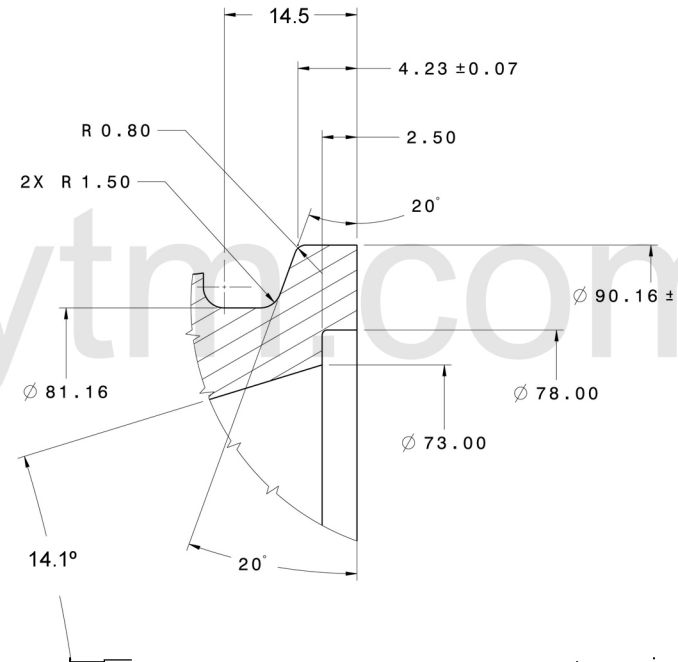

## Turbine Inlet

## Turbine Outlet

PROPRIETARY AND CONFIDENTIAL

			
	TITLE <b>GARRETT GT30/0.83</b> T3 twin scroll - 3.55" / V band - Trim 84		
SIZE <b>A</b>	PART NO. <b>740902-0029</b>	REV <b>A</b>	
MATERIAL <b>M4 - Ni-Resist</b>	DRAWN: <b>ACS</b>	DATE: <b>10/07/2014</b>	CHECKED: SHEET: 1 OF 1