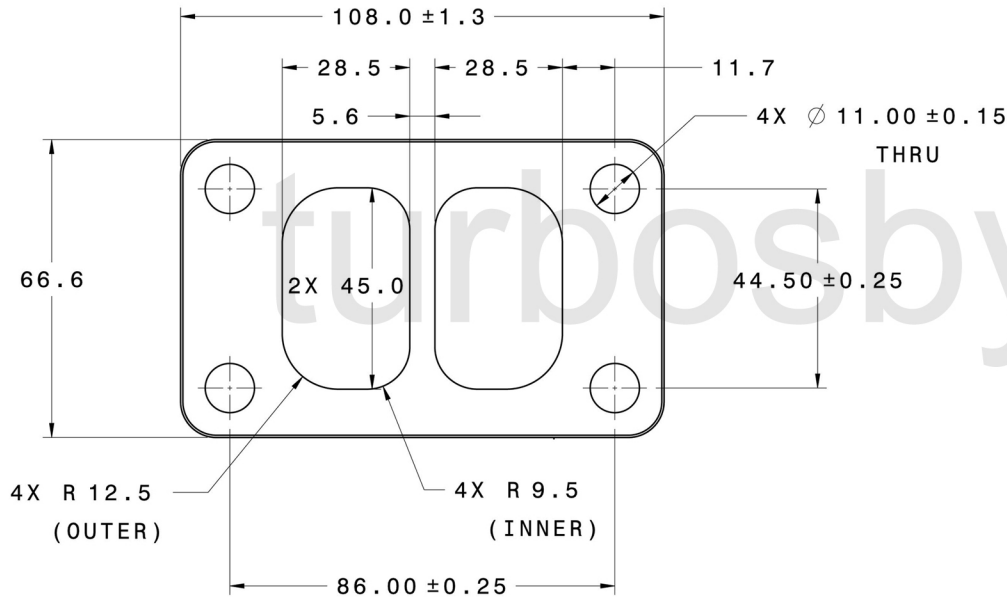

## Turbine Inlet

## Turbine Outlet

PROPRIETARY AND CONFIDENTIAL

			
	TITLE <b>GARRETT GT30/0.83</b> T3 twin scroll - 3.55" / V band - Trim 84		
SIZE <b>A</b>	PART NO. <b>740902-0029</b>	REV <b>A</b>	
MATERIAL <b>M4 - Ni-Resist</b>	DRAWN: <b>ACS</b>	DATE: <b>10/07/2014</b>	CHECKED: SHEET: 1 OF 1