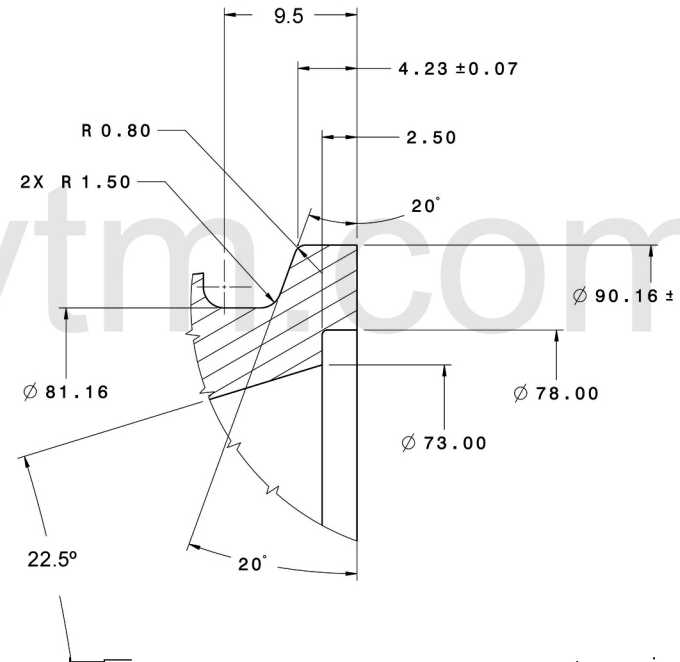

REV	DATE	RELEASED REVISION	DWN
A	-	RELEASED	-
-	-	-	-
-	-	-	-

Turbine Inlet

Turbine Outlet

PROPRIETARY AND CONFIDENTIAL

TITLE GARRETT GT30/0.61
V band - 3.55" / V band - Trim 84

SIZE	PART NO.	REV
A	740902-0036	A

MATERIAL	DRAWN:	DATE:	CHECKED:
M4 - Ni-Resist	ACS	30/06/2014	1

SHEET: 1 OF 1