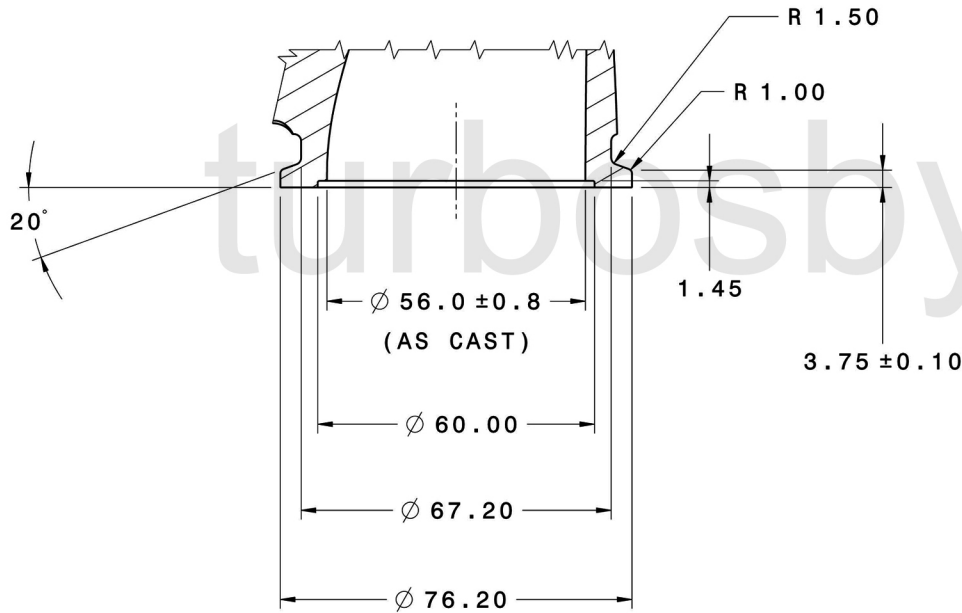

REV	DATE	RELEASED REVISION	DWN
A	-	RELEASED	-
-	-	-	-
-	-	-	-

Turbine Inlet

Turbine Outlet

PROPRIETARY AND CONFIDENTIAL

TITLE GARRETT GT30/0.61
V band - 3.55" / V band - Trim 84

SIZE	PART NO.	REV
A	740902-0036	A

MATERIAL	DRAWN:	DATE:	CHECKED:
M4 - Ni-Resist	ACS	30/06/2014	1

SHEET: 1 OF 1