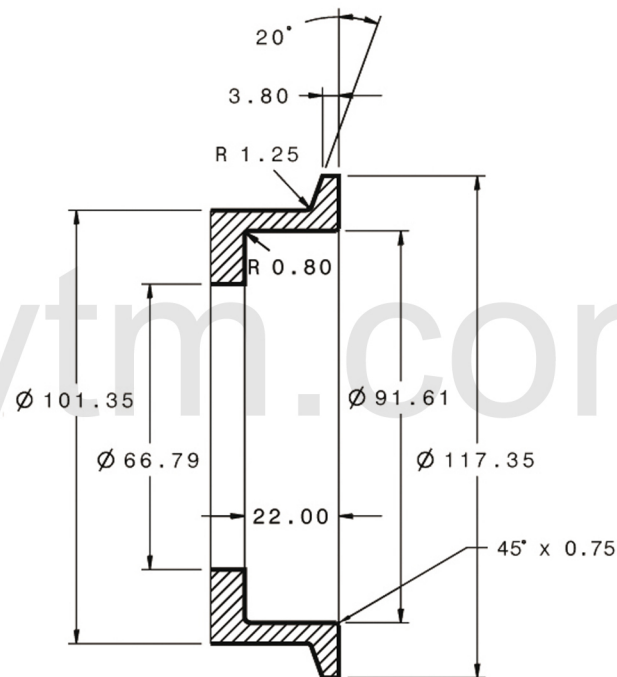

REV	DATE	RELEASED REVISION	DWN
A	-	RELEASED	-
-	-	-	-
-	-	-	-

Turbine Inlet

Turbine Outlet

PROPRIETARY AND CONFIDENTIAL

TITLE GARRETT GT42/1.01
T4 twin scroll / V band - Trim 84

SIZE	PART NO.	REV
A	757707-0001	A

MATERIAL	DATE:	CHECKED:	SHEET:
M3 - Ni-Resist	09/07/2014	ACS	1 OF 1