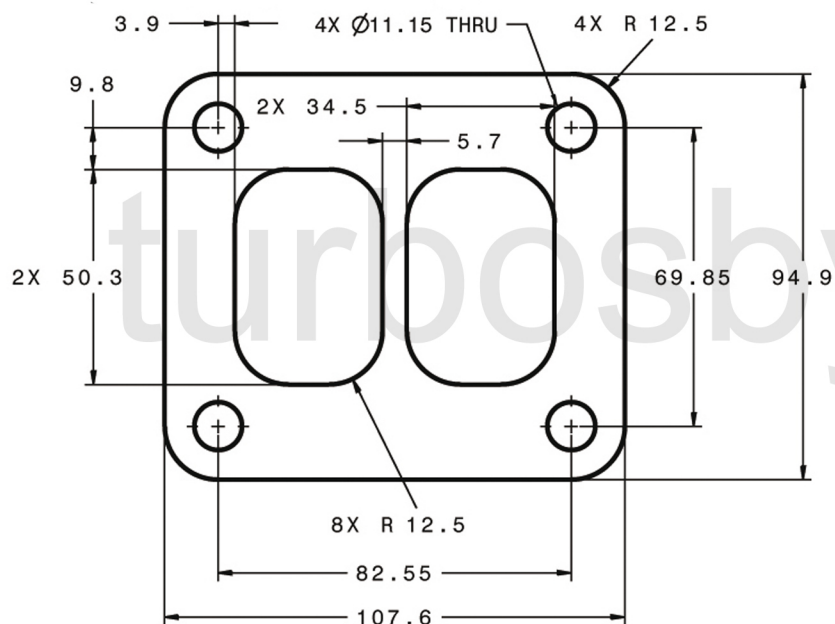

REV	DATE	RELEASED REVISION	DWN
A	-	RELEASED	-
-	-	-	-
-	-	-	-

Turbine Inlet

Turbine Outlet

PROPRIETARY AND CONFIDENTIAL

TITLE GARRETT GT42/1.01
T4 twin scroll / V band - Trim 84

SIZE	PART NO.	REV
A	757707-0001	A

MATERIAL	DATE:	CHECKED:	SHEET:
M3 - Ni-Resist	09/07/2014	ACS	1 OF 1