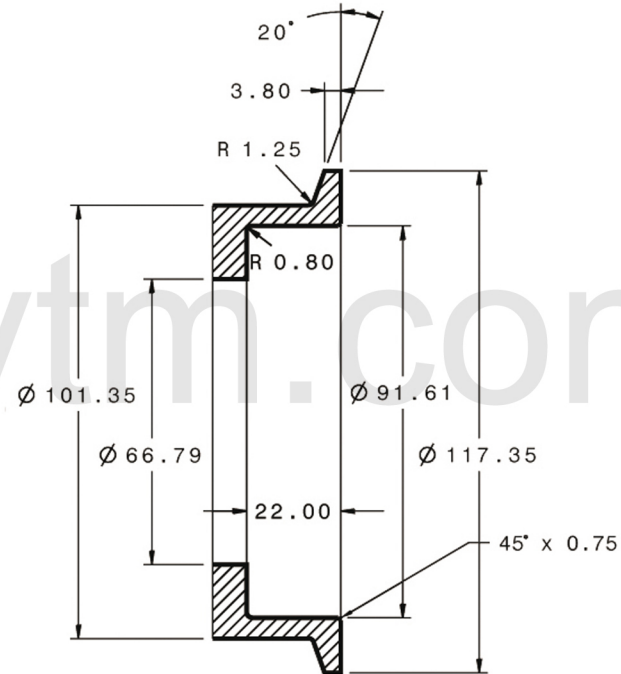

REV	DATE	RELEASED REVISION	DWN
A	-	RELEASED	-
-	-	-	-
-	-	-	-

Turbine Inlet

Turbine Outlet

PROPRIETARY AND CONFIDENTIAL

TITLE GARRETT GT42/1.15
T4 twin scroll / V band - Trim 84

SIZE	PART NO.	REV
A		A

MATERIAL	DATE	CHECKED:	SHEET: 1 OF 1
M3 - Ni-Resist	09/07/2014	ACS	