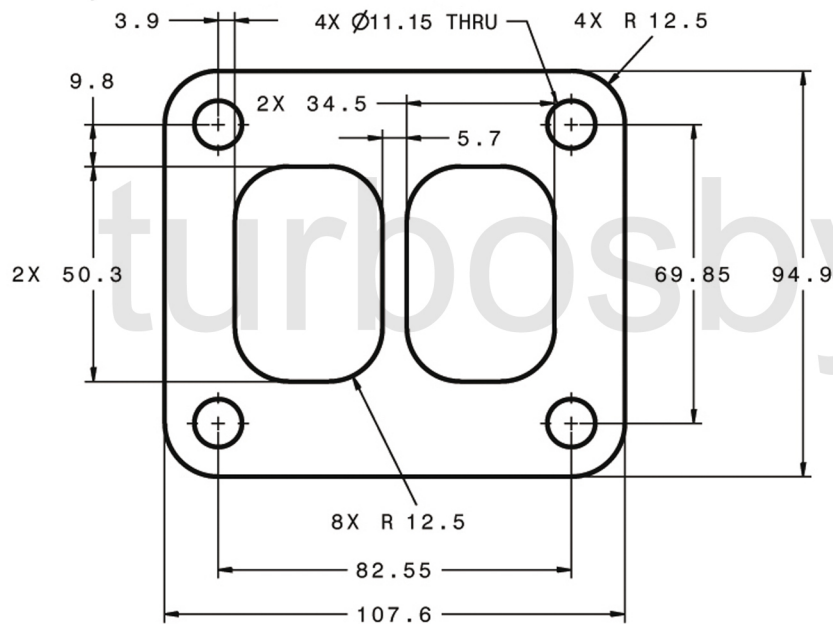

REV	DATE	RELEASED REVISION	DWN
A	-	RELEASED	-
-	-	-	-
-	-	-	-

Turbine Inlet

Turbine Outlet

PROPRIETARY AND CONFIDENTIAL

TITLE GARRETT GT42/1.15
T4 twin scroll / V band - Trim 84

SIZE	PART NO.	REV
A		A

MATERIAL	DATE	CHECKED:	SHEET: 1 OF 1
M3 - Ni-Resist	09/07/2014	ACS	