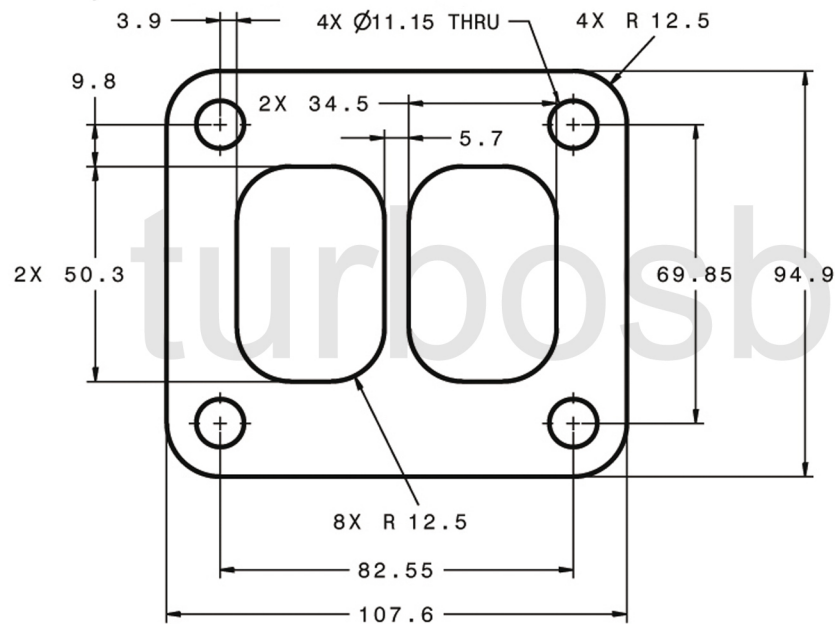

REV	DATE	RELEASED REVISION	DWN
A	-	RELEASED	-
-	-	-	-
-	-	-	-

Turbine Inlet

Turbine Outlet

TITLE **GARRETT GT42/1.44**
T4 twin scroll / V band - Trim 84

SIZE A	PART NO. 757707-0004	REV A
------------------	--------------------------------	-----------------