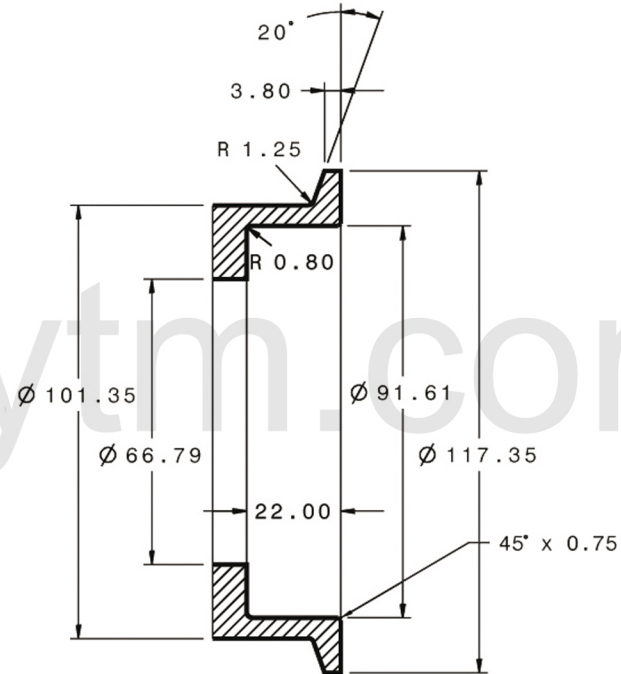

REV	DATE	RELEASED REVISION	DWN
A	-	RELEASED	-
-	-	-	-
-	-	-	-

Turbine Inlet

Turbine Outlet

TITLE **GARRETT GT42/1.44**
T4 twin scroll / V band - Trim 84

SIZE A	PART NO. 757707-0004	REV A
------------------	--------------------------------	-----------------