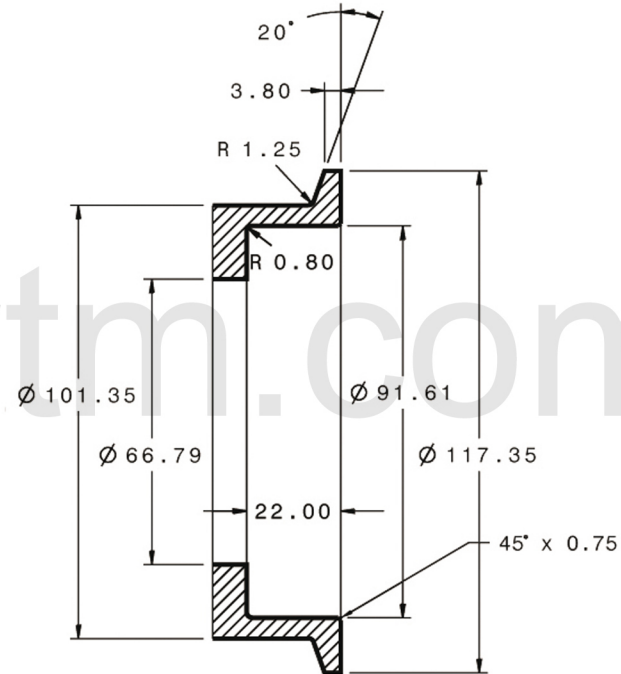

REV	DATE	RELEASED REVISION	DWN
A	-	RELEASED	-
-	-	-	-
-	-	-	-

Turbine Inlet

Turbine Outlet

		
	TITLE GARRETT GT45/1.15 T4 twin scroll / V band - Trim 85	
SIZE A	PART NO. 757707-0006	REV A
MATERIAL M3 - Ni-Resist	DRAWN: ACS	DATE: 12/07/2014
CHECKED:		SHEET: 1 OF 1