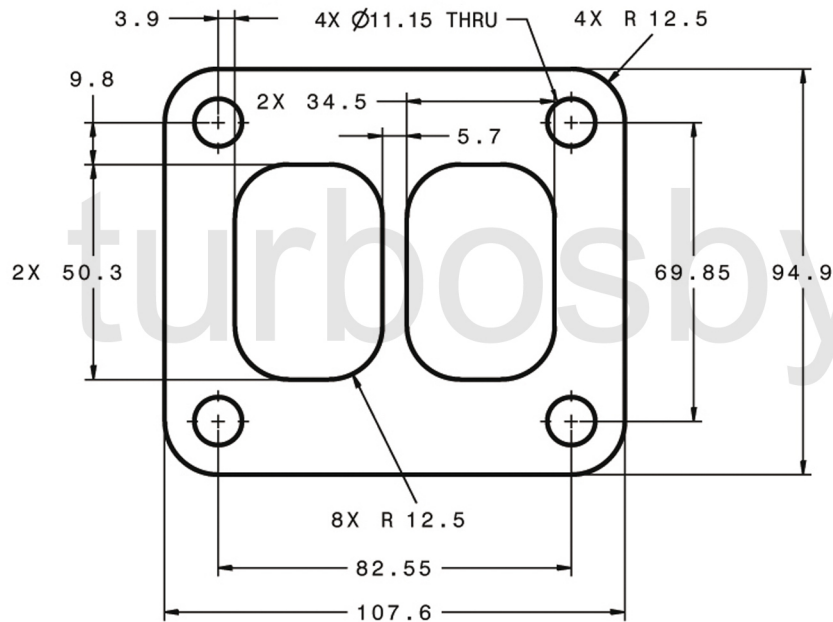

REV	DATE	RELEASED REVISION	DWN
A	-	RELEASED	-
-	-	-	-
-	-	-	-

Turbine Inlet

Turbine Outlet

		
	TITLE GARRETT GT45/1.15 T4 twin scroll / V band - Trim 85	
SIZE A	PART NO. 757707-0006	REV A
MATERIAL M3 - Ni-Resist	DRAWN: ACS	DATE: 12/07/2014
CHECKED:		SHEET: 1 OF 1