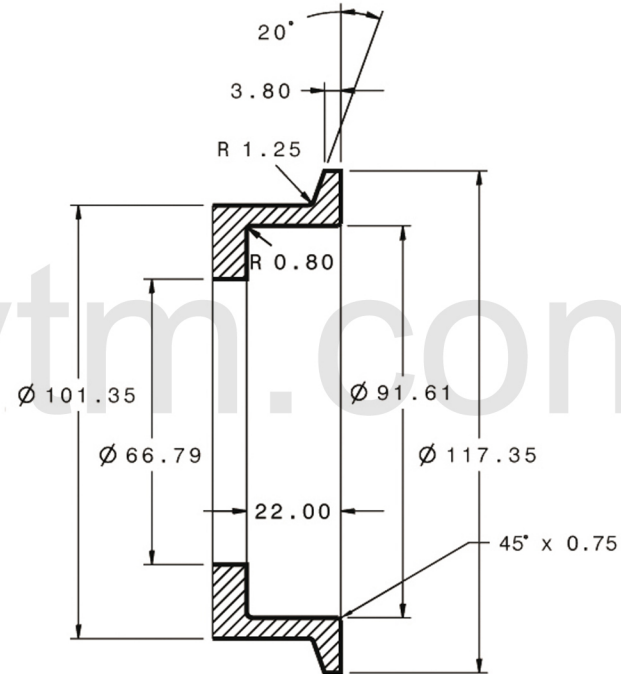

## Turbine Inlet

## Turbine Outlet

	TITLE <b>GARRETT GT45/1.28</b> T4 twin scroll / V band - Trim 85	
SIZE <b>A</b>	PART NO. <b>757707-0007</b>	REV <b>A</b>
MATERIAL <b>M3 - Ni-Resist</b>	DRAWN: <b>ACS</b>	DATE: <b>12/07/2014</b>
CHECKED:		SHEET: 1 OF 1