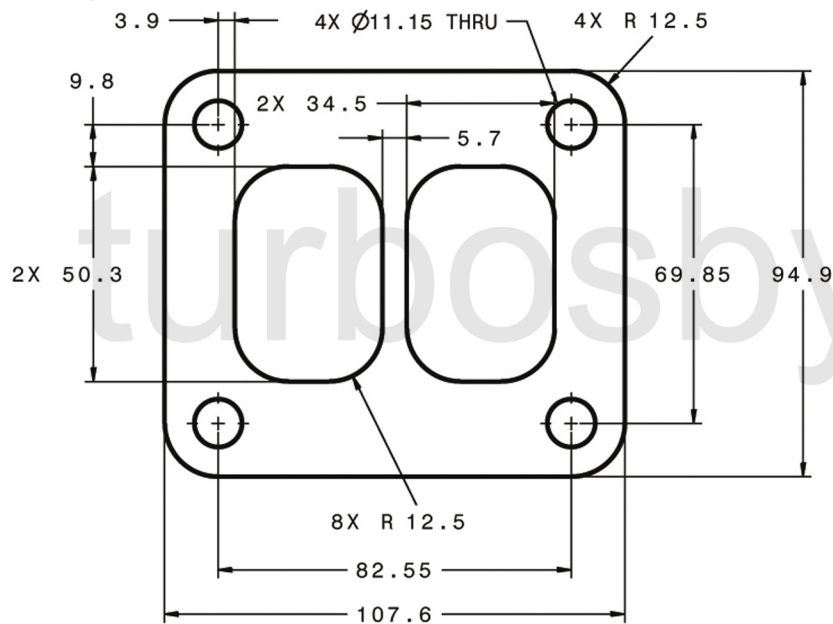

## Turbine Inlet

## Turbine Outlet

	TITLE <b>GARRETT GT45/1.28</b> T4 twin scroll / V band - Trim 85	
SIZE <b>A</b>	PART NO. <b>757707-0007</b>	REV <b>A</b>
MATERIAL <b>M3 - Ni-Resist</b>	DRAWN: <b>ACS</b>	DATE: <b>12/07/2014</b>
CHECKED:		SHEET: 1 OF 1