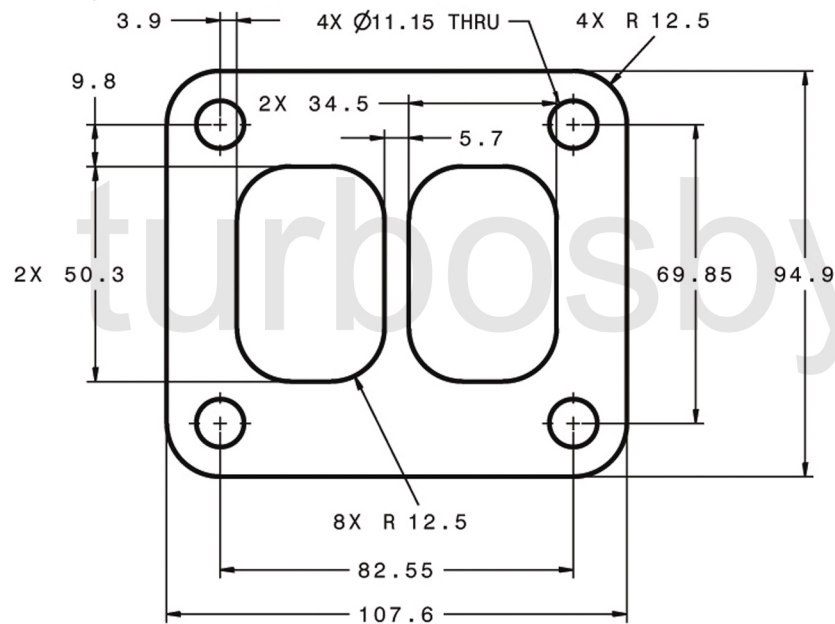

REV	DATE	RELEASED REVISION	DWN
A	-	RELEASED	-
-	-	-	-
-	-	-	-

Turbine Inlet

Turbine Outlet

PROPRIETARY AND CONFIDENTIAL

TITLE GARRETT GT45/1.44
T4 twin scroll / V band - Trim 85

SIZE	PART NO.	REV
A	757707-0008	A

MATERIAL	DRAWN:	DATE:	CHECKED:
M3 - Ni-Resist	ACS	12/07/2014	1

SHEET: 1 OF 1