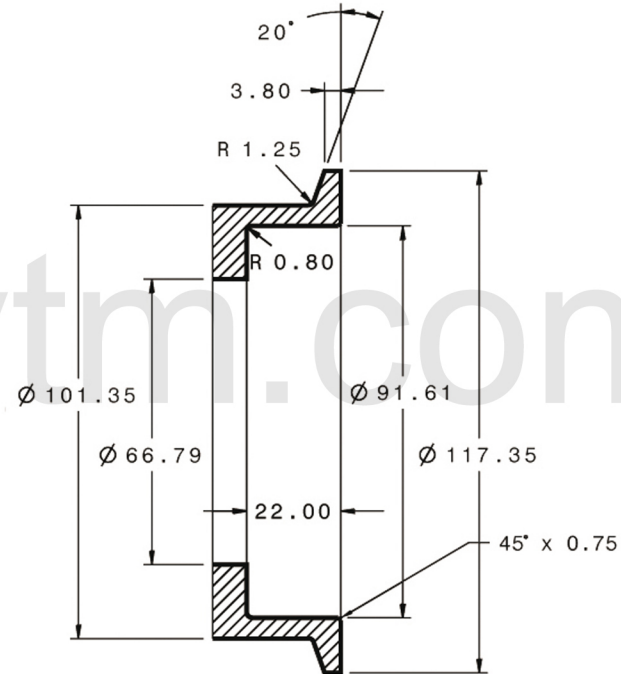

REV	DATE	RELEASED REVISION	DWN
A	-	RELEASED	-
-	-	-	-
-	-	-	-

Turbine Inlet

Turbine Outlet

PROPRIETARY AND CONFIDENTIAL

TITLE GARRETT GT45/1.44
T4 twin scroll / V band - Trim 85

SIZE	PART NO.	REV
A	757707-0008	A

MATERIAL	DRAWN:	DATE:	CHECKED:
M3 - Ni-Resist	ACS	12/07/2014	1

SHEET: 1 OF 1