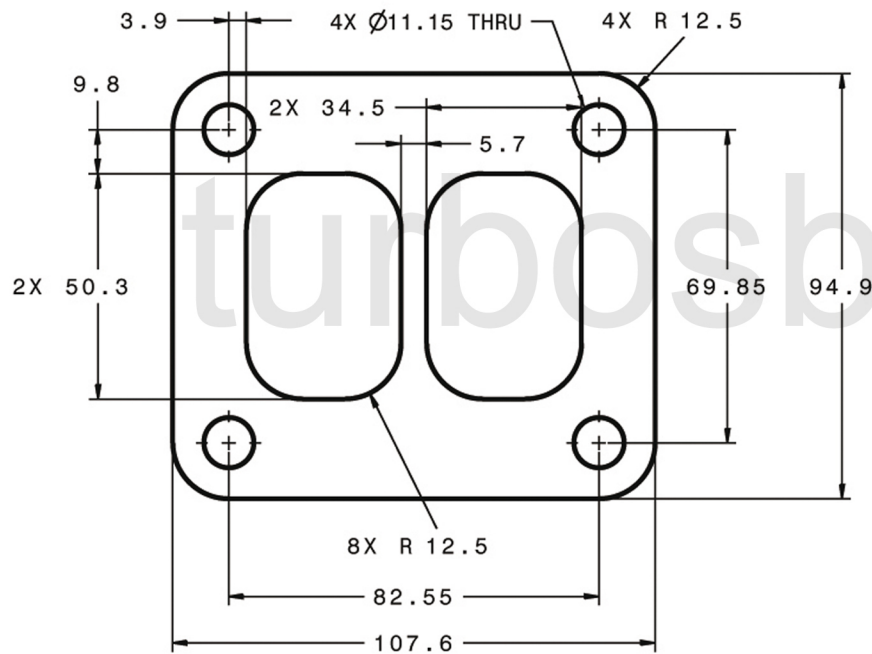

		RELEASED	
REV	DATE	REVISION	DWN
A	-	RELEASED	-
-	-	-	-
-	-	-	-

Turbine Inlet

Turbine Outlet

TITLE **GARRETT GT40/0.95**
T4 twin scroll / V band - Trim 85

SIZE	PART NO.	REV
A	773628-0011	A

PROPRIETARY AND CONFIDENTIAL

MATERIAL **M4 - Ni-Resist**

DRAWN: **ACS**

DATE: **09/07/2014**

CHECKED:

SHEET: 1 OF 1