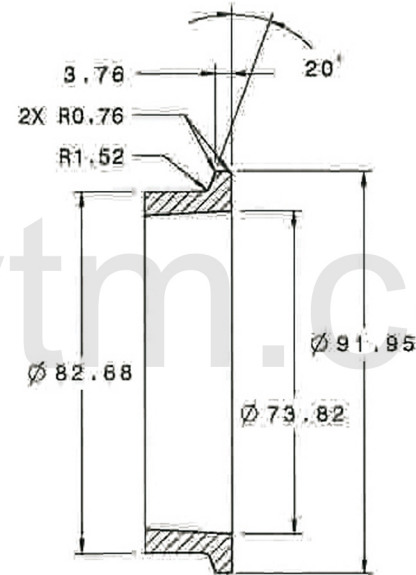

		RELEASED	
REV	DATE	REVISION	DWN
A	-	RELEASED	-
-	-	-	-
-	-	-	-

Turbine Inlet

Turbine Outlet

TITLE **GARRETT GT40/0.95**
T4 twin scroll / V band - Trim 85

SIZE	PART NO.	REV
A	773628-0011	A

PROPRIETARY AND CONFIDENTIAL

MATERIAL **M4 - Ni-Resist**

DRAWN: **ACS**

DATE: **09/07/2014**

CHECKED:

SHEET: 1 OF 1