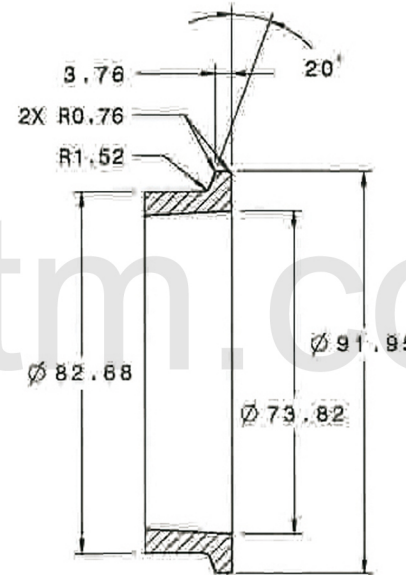

REV	DATE	RELEASED REVISION	DWN
A	-	RELEASED	-
-	-	-	-
-	-	-	-

Turbine Inlet

Turbine Outlet

turbosbytm.com

				
	TITLE GARRETT GT40/1.06 T4 twin scroll / V band - Trim 85			
SIZE A	PART NO. 773628-0012		REV A	
MATERIAL M4 - Ni-Resist		DRAWN: ACS	DATE: 09/07/2014	CHECKED: _____
			SHEET: 1 OF 1	