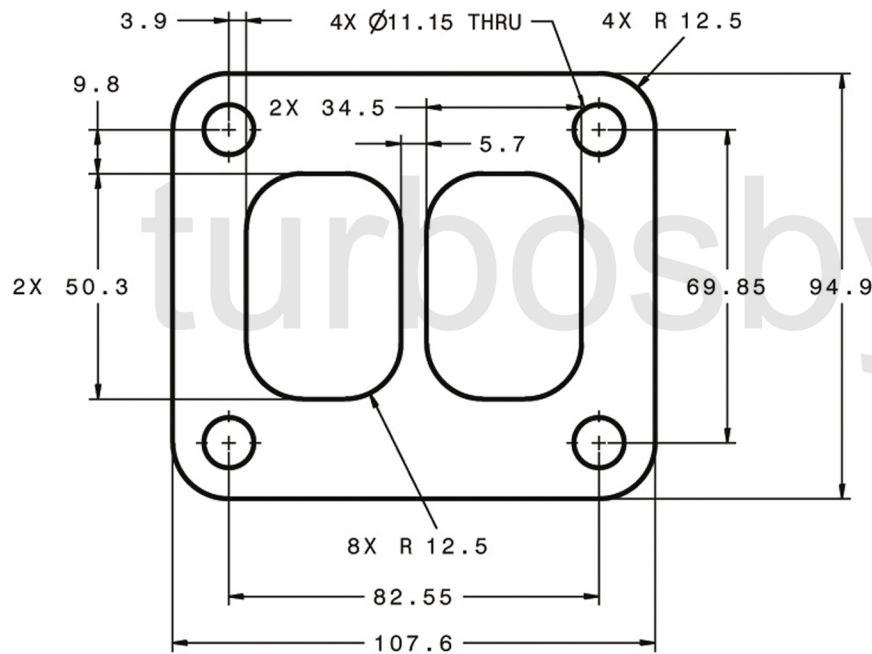

REV	DATE	RELEASED REVISION	DWN
A	-	RELEASED	-
-	-	-	-
-	-	-	-

Turbine Inlet

Turbine Outlet

turbosbytm.com

				
	TITLE GARRETT GT40/1.06 T4 twin scroll / V band - Trim 85			
SIZE A	PART NO. 773628-0012		REV A	
MATERIAL M4 - Ni-Resist		DRAWN: ACS	DATE: 09/07/2014	CHECKED: _____
			SHEET: 1 OF 1	