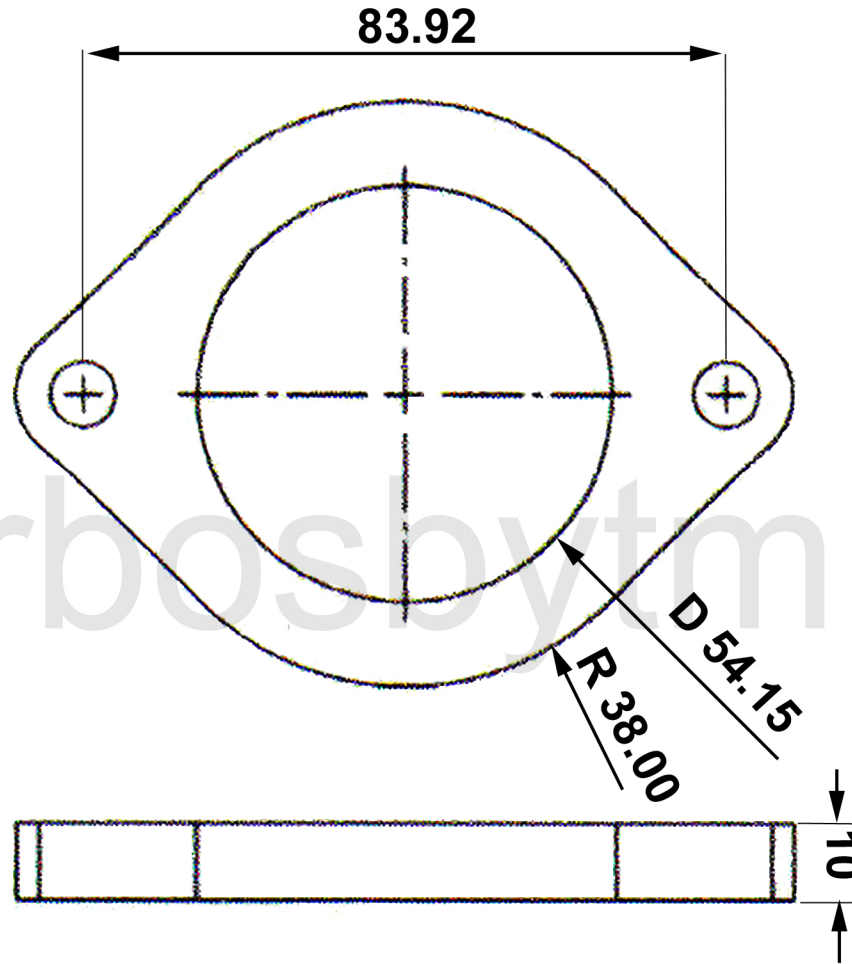

REV	DATE	RELEASED REVISION	DWN
A	-	RELEASED	-
-	-	-	-
-	-	-	-

turbosbytm.com

QUALITY CONTROL
APPROVED

TM Sport & Racing

VIBRANT
PERFORMANCE

TITLE VIBRANT - FLANGE
GT25 & 28 - Inlet comp. housing

SIZE	PART NO.	REV
A	219034	A

DRAWN: ACS	DATE: 18/10/2014	CHECKED:	SHEET: 1 OF 1
-------------------	-------------------------	-----------------	----------------------

Remarks
All dimensions listed in millimeters

MATERIAL Mild steel